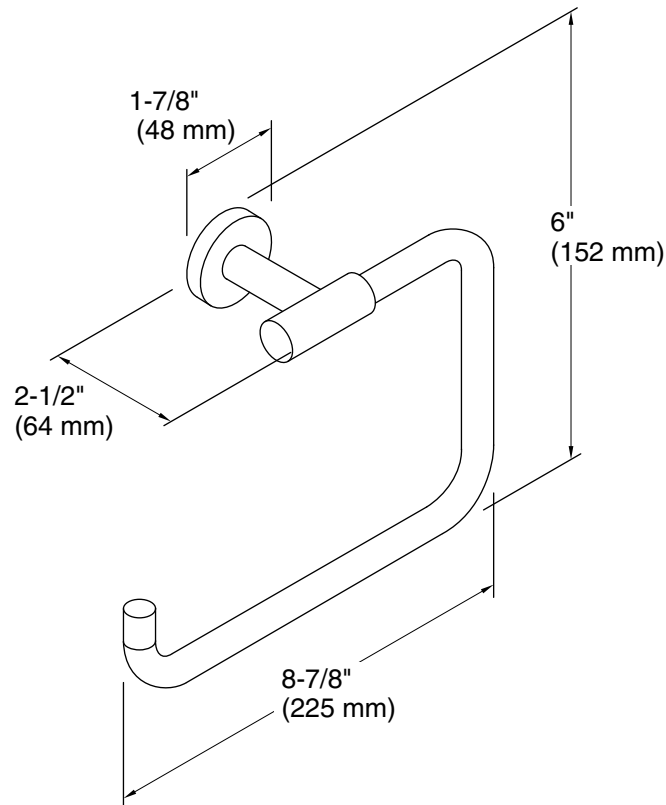

**Stillness™**  
Towel Ring  
**K-14456**

**Features**

- Coordinates with Stillness faucets, accessories, and showering components to complete your bathroom

**Material**

- Solid-brass construction for durability and reliability
- KOHLER finishes resist corrosion and tarnishing

## Technical Information

All product dimensions are nominal.

Installation Type: Wall-mount

Material: Brass