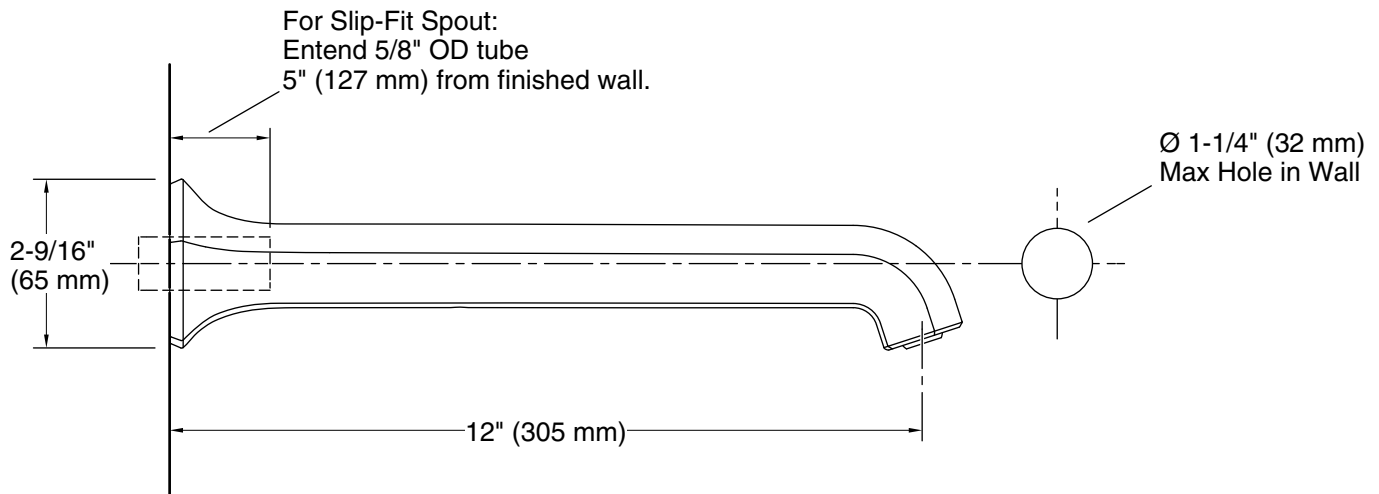

Technical Information

All product dimensions are nominal.

Drain included: No