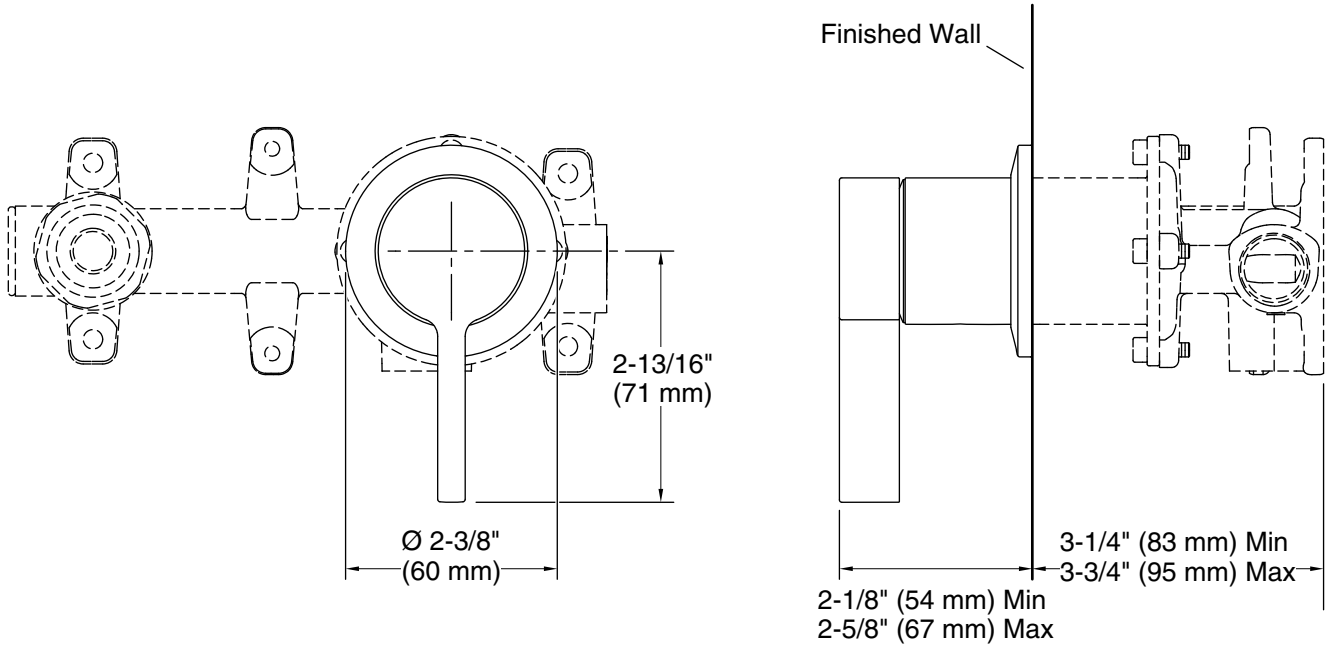

Technical Information

All product dimensions are nominal.

Drain included: No

Notes

Install this product according to the installation instructions.

ADA compliant for handles only.

ADA, OBC, CSA B651 compliant when installed to the specific requirements of these regulations.