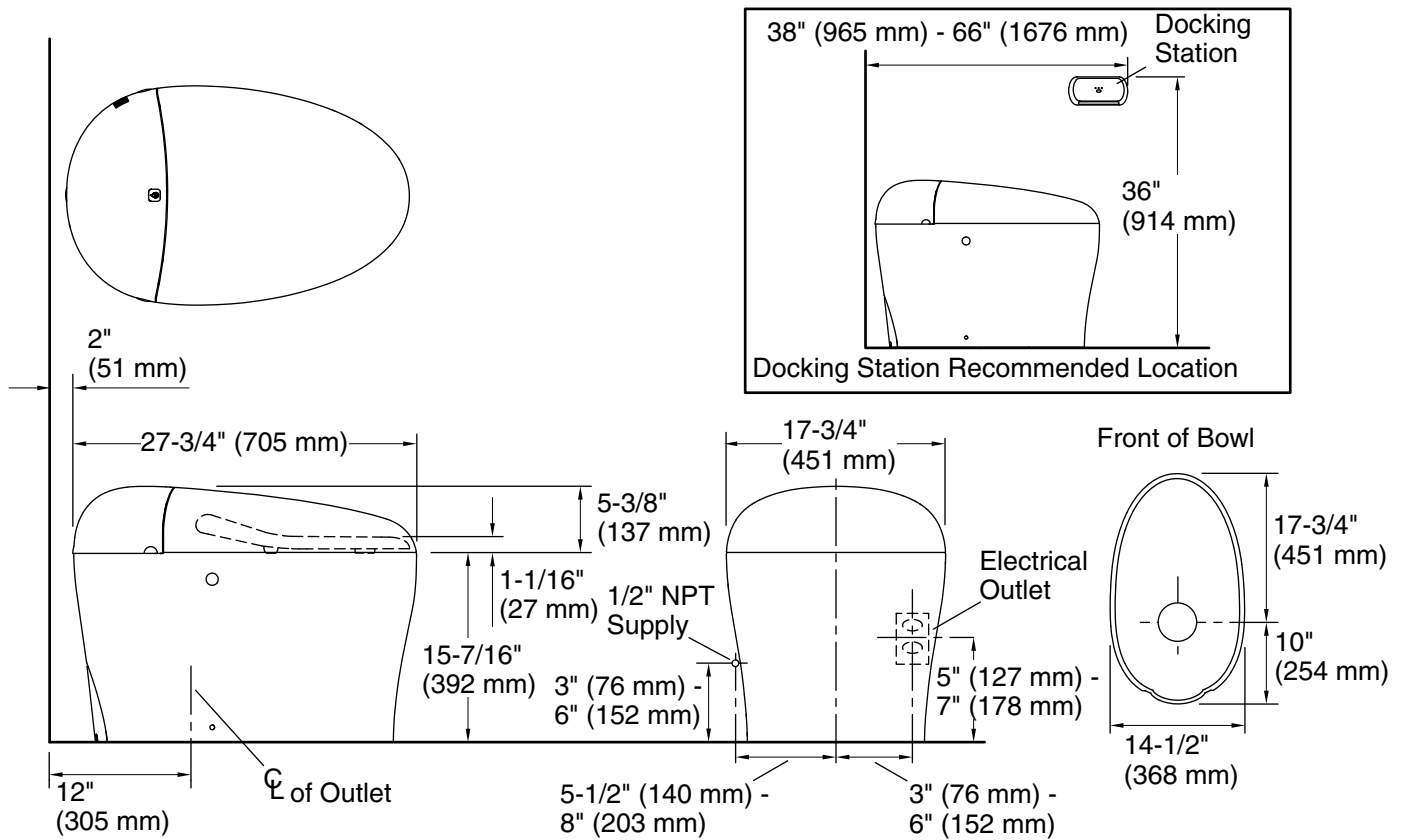

Required Electrical Service

One dedicated circuit required, protected with Class A Ground-Fault Circuit-Interrupter (GFCI). Outside North America, this device may be known as a Residual Current Device (RCD).

120 V, 15 A, 60 Hz

Technical Information

All product dimensions are nominal.

Toilet type:	Floor-mount
Waste Outlet:	Floor
Bowl shape:	Elongated
Trap passageway:	2-7/8" (73 mm)
Water Consumption	
Full:	1.08 gpf (4 lpf)
Water surface size:	12" x 9-1/2" (305 mm x 241 mm)
Rim to water surface:	4-7/8" (124 mm)
Rough-in:	12" (305 mm)
Seat-mounting holes:	5-1/2" (140 mm)

Notes

Install this product according to the installation instructions.

This product is designed for installation with the electrical and water supplies located through either the wall or the floor.

If the rough-in distance is less than 12" (305mm) the seat may strike the wall when it is opened. Confirm the rough-in is 12" (305 mm) before installing the toilet.