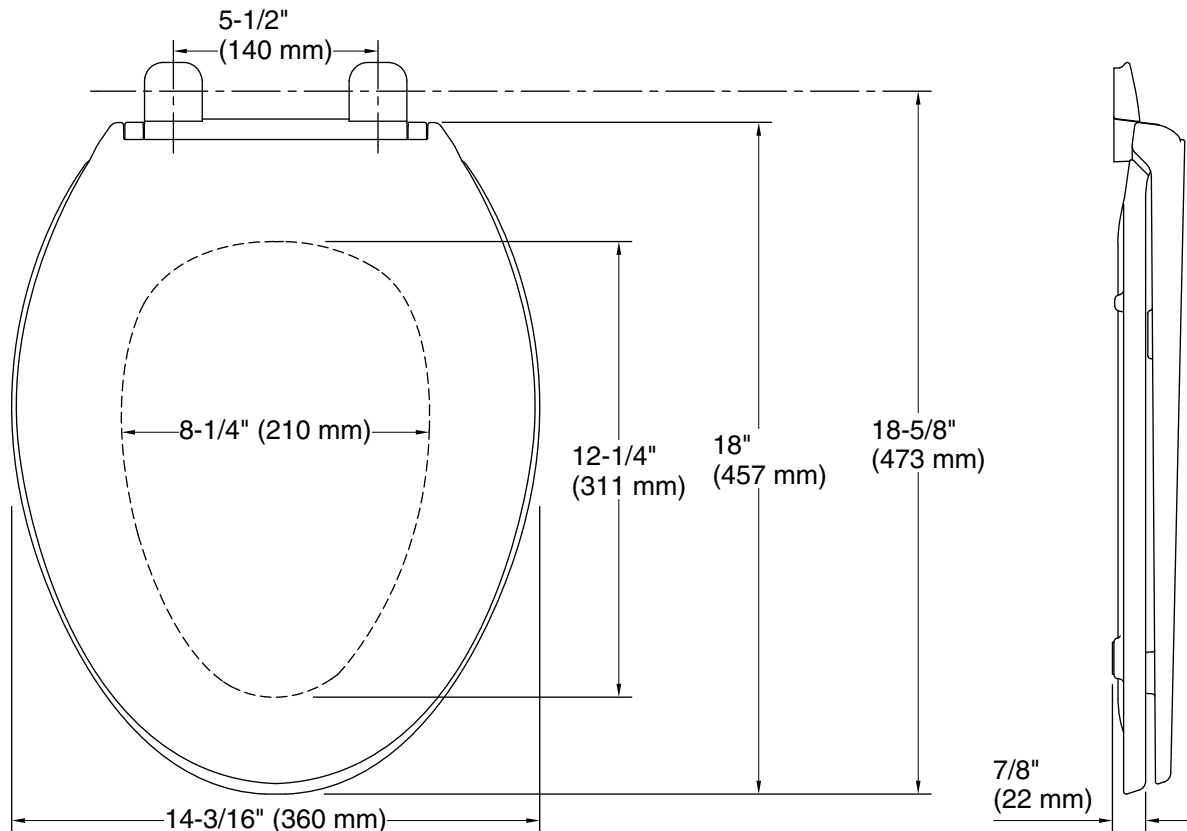

### Technical Information

All product dimensions are nominal.

Seat shape type: Elongated

Seat front type: Closed-front

Seat-mounting holes: 5-1/2" (140 mm)