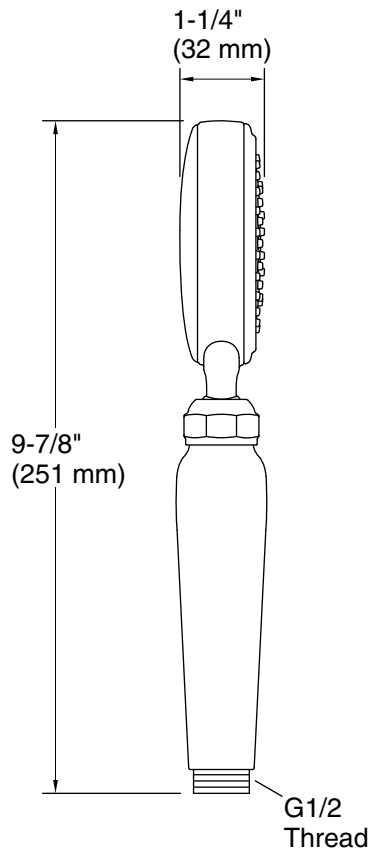

Technical Information

All product dimensions are nominal.

Drain included: No

Handshower:

Rated maximum flow: 2.5 gal/min (9.5 l/min)

Pressure: 45 psi (3.1 bar)

Notes

Install this product according to the installation instructions.

Plumbing codes require an atmospheric vacuum breaker (such as Kohler Model K-9660) be installed in-line with handshowers. Please consult with local plumbing officials.