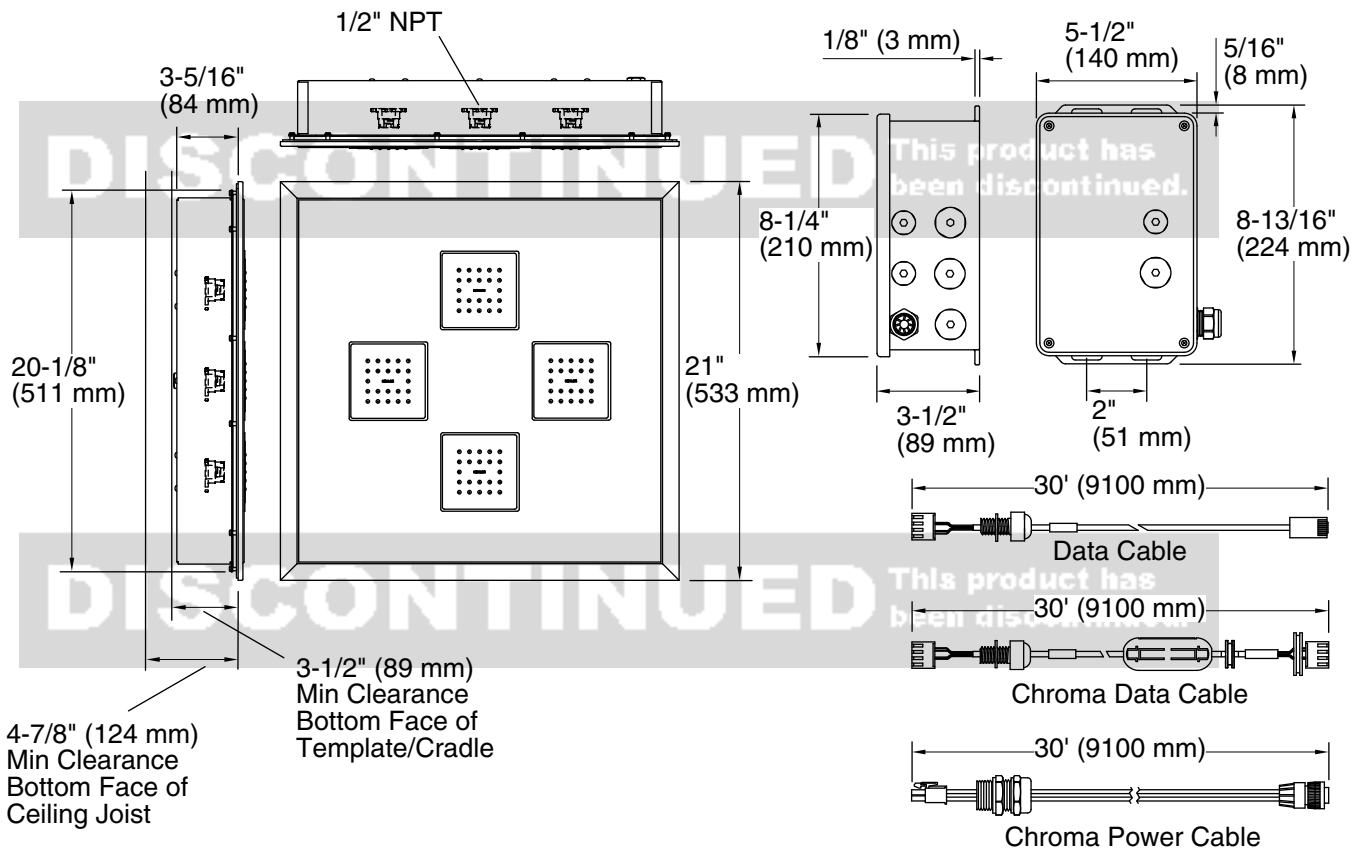

Required Electrical Service

One dedicated circuit required, protected with Class A Ground-Fault Circuit-Interrupter (GFCI). Outside North America, this device may be known as a Residual Current Device (RCD).

120-240 V, 15 A, 50/60 Hz

Notes

Install this product according to the installation guide.

Technical Information

All product dimensions are nominal.

- Power source: Plug - AC, included
- Max. Ambient temp: 104°F (40°C)
- Max. Relative humidity non-condensing: 95%

Showerhead/Body Spray:

- Rated maximum flow: 2.5 gal/min (9.5 l/min)
- Pressure: 80 psi (5.5 bar)