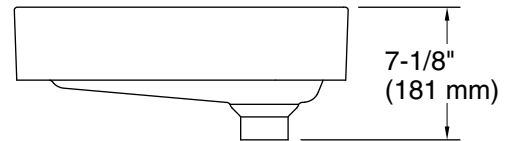

| | | |
|---|---|-------|
|  | 0 | White |
|---|---|-------|

Technical Information

All product dimensions are nominal.
Installation: Vanity top/ITB

Notes

Install this product according to the installation instructions.