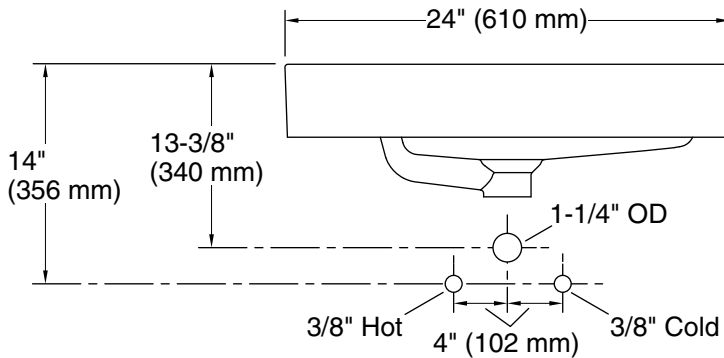

| | | |
|---|---|-------|
|  | 0 | White |
|---|---|-------|

Technical Information

All product dimensions are nominal.
Installation: Vanity top/ITB

Notes

Install this product according to the installation instructions.