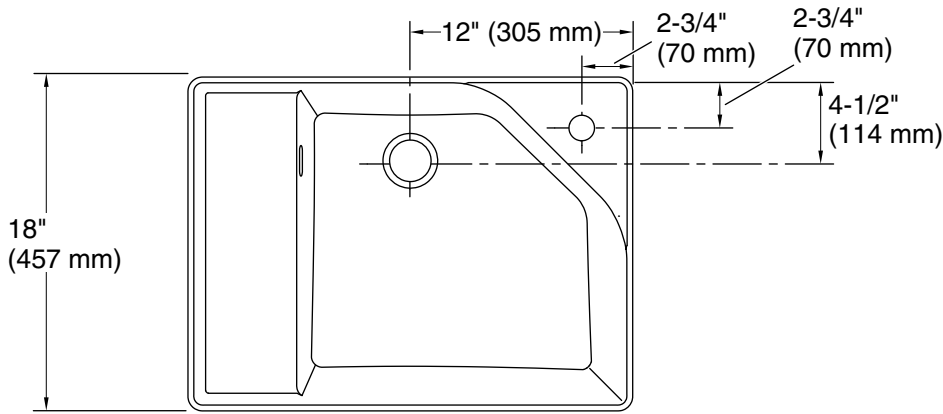

Features

- Vanity top with integrated sink
- Deep square basin with a contemporary design minimizes splash
- Corner faucet deck with raised edge maximizes space and keeps water from spilling onto countertop
- Single faucet hole
- Storage deck provides a convenient, dry space to set small items
- Pair with Spacity™ dual-sided tray and washboard to store products or wash clothing (sold separately)
- Thin angled edges allow you to customize your storage with hanging accessories (sold separately)
- Rear drain placement increases vanity cabinet storage space underneath
- Unique side slotted overflow creates a sleek look
- Glazed finish is easy to clean
- Coordinates with the K-32161 Spacity™ 22-3/4" bathroom vanity cabinet for complete overhanging coverage of cabinetry (sold separately)
- When wall-mounted, pairs with Spacity™ K-28917 pedestal or K-28918 shroud to conceal pipes and create a sleek look (sold separately)
- Pedestal and shroud are decorative only, not supporting the full weight of the sink

| | | |
|---|---|-------|
|  | 0 | White |
|---|---|-------|

Technical Information

All product dimensions are nominal.
Installation: Vanity top/ITB

Notes

Install this product according to the installation instructions.