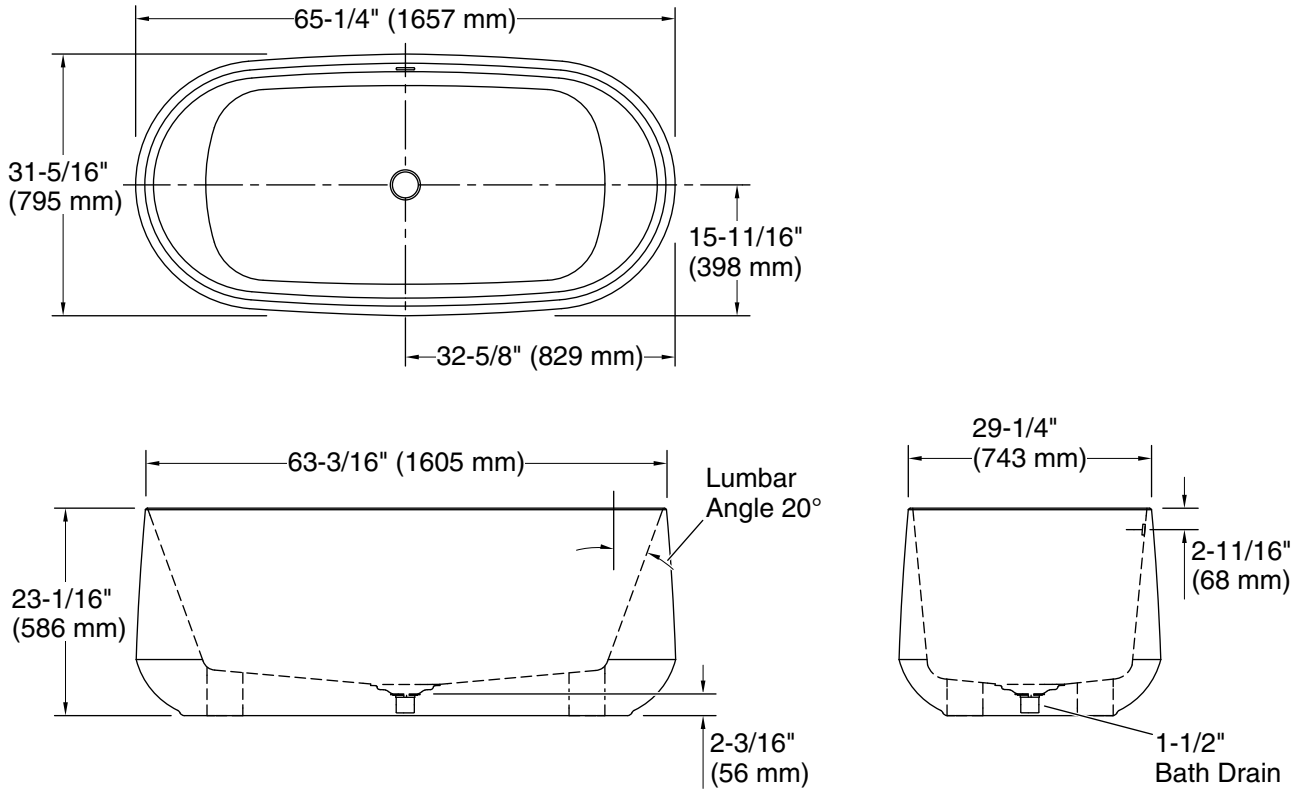

### Features

- Freestanding design creates a striking focal point in your bathing area.
- 17" (432 mm) depth offers a deep soaking experience.
- Integral lumbar support.
- Slotted overflow allows for deep soaking.
- Center toe-tap drain color-matched to the bath.

## Technical Information

All product dimensions are nominal.

Installation:	Freestanding
Drain location:	Center
Basin area, bottom:	48-3/8" x 24-3/8" (1229 mm x 619 mm)
Basin area, top:	61-1/4" x 27-7/16" (1556 mm x 697 mm)
Weight:	135 lbs (61.2 kg)
Water depth:	17" (432 mm)
Water capacity:	88 gal (333.1 L)