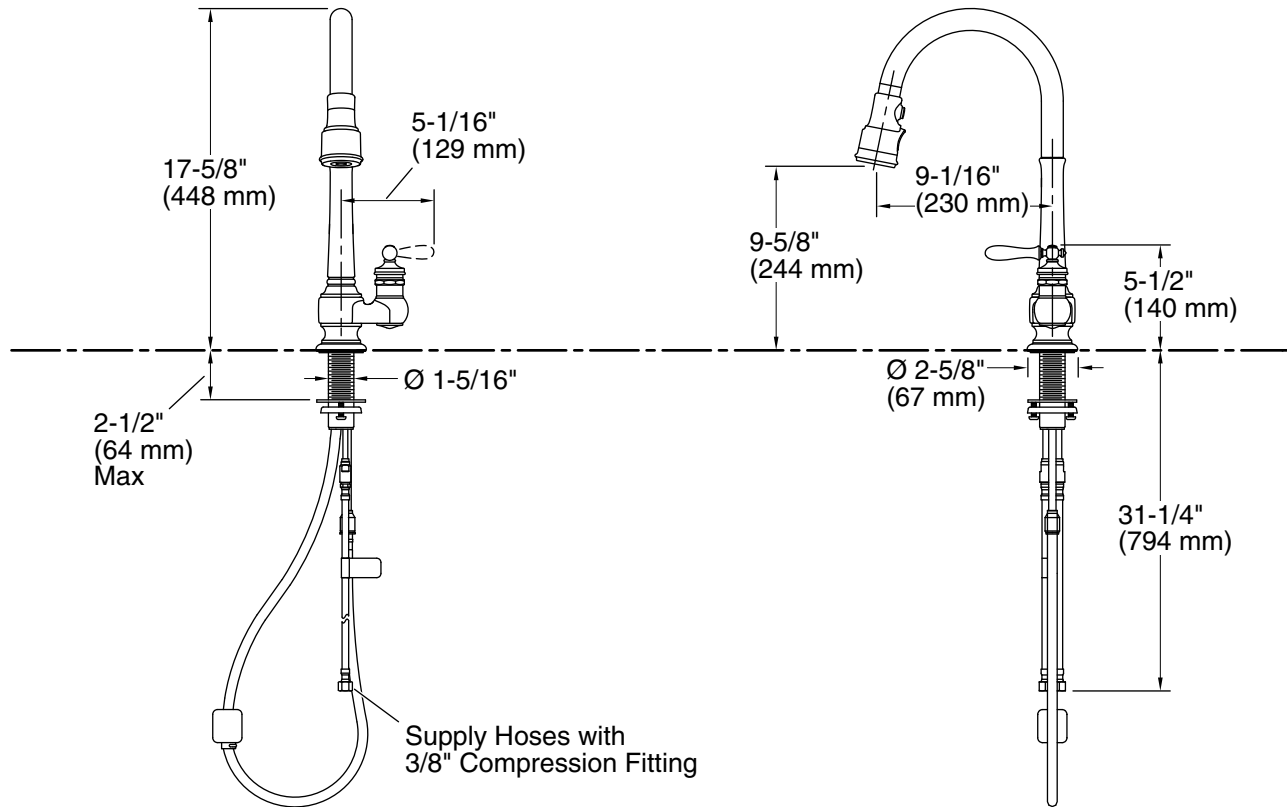

#### Adapters, Rough-in and Extension Kits

1012715 Range: 3-1/4" (83 mm) - 5-3/8" (137 mm)

### Technical Information

All product dimensions are nominal.