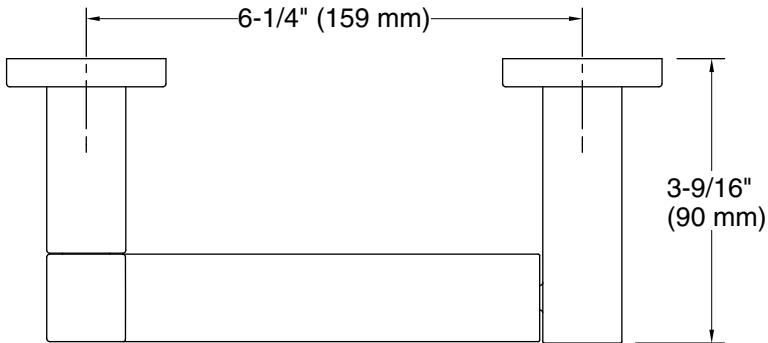

Technical Information

All product dimensions are nominal.

Installation Type: Wall-mount

Material: Zinc, Stainless Steel

Notes

Install this product according to the installation instructions.

CAUTION: Risk of personal injury. Do not install these products in any area where they are likely to be used inadvertently as a grab bar or support bar. These products are not designed or intended for use as a grab bar or support bar.