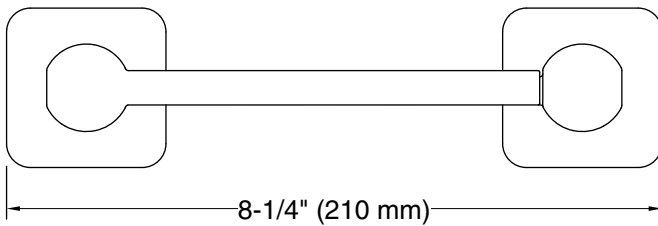

Parallel™
Pivoting toilet paper holder
K-23528

Features

- Pivoting holder makes changing toilet paper quick and simple.
- Coordinates with other products in the Parallel collection.

Material

- Premium metal construction for durability and reliability.
- KOHLER finishes resist corrosion and tarnishing.

Technical Information

All product dimensions are nominal.

Installation Type: Wall-mount

Material: Zinc, Stainless Steel

Notes

Install this product according to the installation instructions.

CAUTION: Risk of personal injury. Do not install these products in any area where they are likely to be used inadvertently as a grab bar or support bar. These products are not designed or intended for use as a grab bar or support bar.