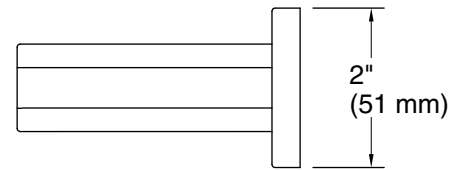

Technical Information

All product dimensions are nominal.

Installation Type: Wall-mount

Material: Zinc, Stainless Steel

Notes

Install this product according to the installation instructions.

CAUTION: Risk of personal injury. Do not install these products in any area where they are likely to be used inadvertently as a grab bar or support bar. These products are not designed or intended for use as a grab bar or support bar.