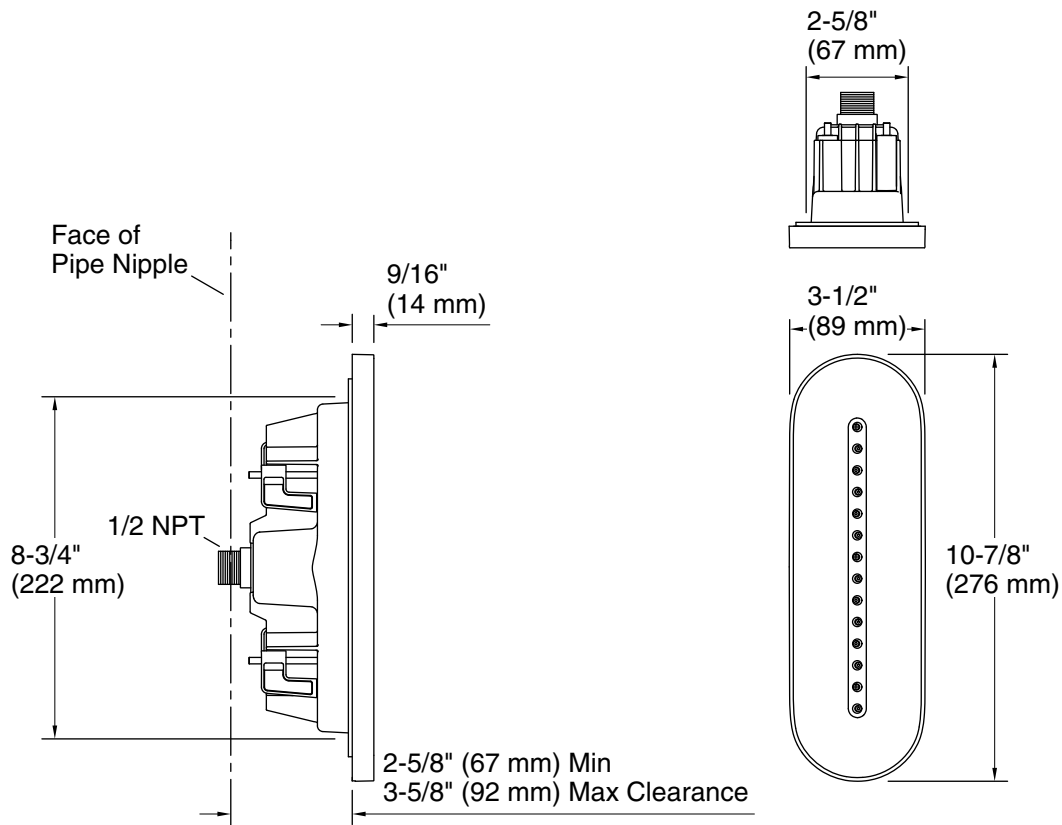

Features

- Oblong single-function linear body spray delivers 14 twirling Deep Massage streams, targeting sore muscles to ease away aches and pains.
- MasterClean™ sprayface features an easy-to-clean surface that withstands mineral buildup.
- Low-profile design complements any decor.
- 2.5 gpm (9.5 lpm) maximum flow rate at 45 psi (3.1 bar).
- ½" NPT connection.

Material

- Durable material construction.
- KOHLER finishes resist corrosion and tarnishing.

Installation

- Semi-recessed into wall.

Recommended Products/Accessories

K-23723 Faucet cleaner

Codes/Standards

ASME A112.18.1/CSA B125.1
DOE - Energy Policy Act 1992

Technical Information

All product dimensions are nominal.

Drain included: No

Notes

Install this product according to the installation instructions.