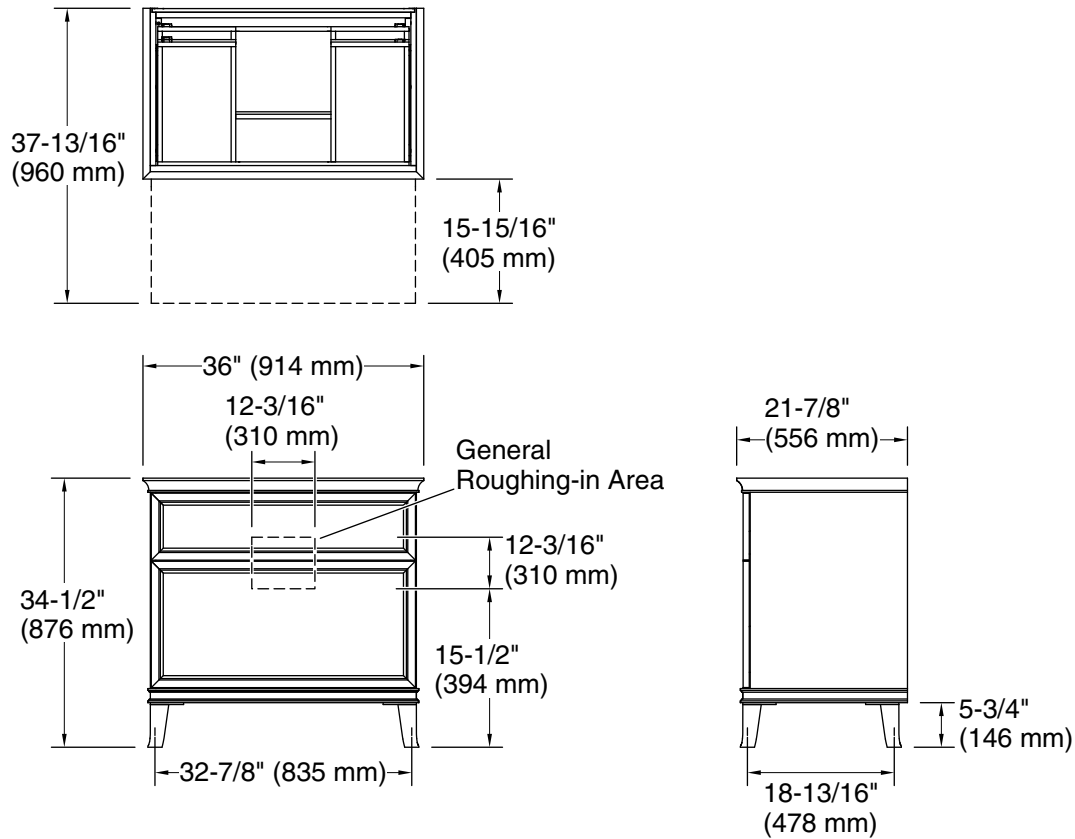

	1WA	Linen White
---	-----	-------------

	1WX	Grey Slate
---	-----	------------

Technical Information

All product dimensions are nominal.

Notes

Install this product according to the installation instructions.