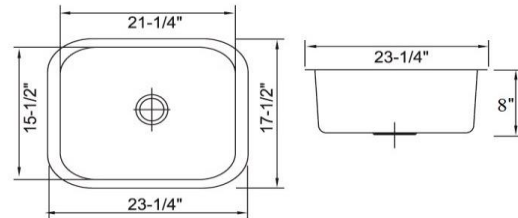

MODEL NO : E1634093

PRODUCT

MODEL NO : 2317-8

DESCRIPTION : UNDER MOUNT SINGLE BOWL

OVERALL SIZE : 590MM X 444MM , 203MM DEPTH

FEATURES

STAINLESS STEEL 304

SOUND-ABSORBING PAD

89MM DRAIN OPENING

FINISH

SATIN FINISH

INSTALLATION

DROP-IN INSTALLATION

SUPPLIED WITH MOUNTING CLIPS

NO OF HOLE

0 TAP HOLES

SINK DIMENSION

ITEM NO	OVERALL DEMENSION	BOWL SIZE	CUTOUT SIZE
2317-8	590MM X 444MM	539MM X 393MM	N/A