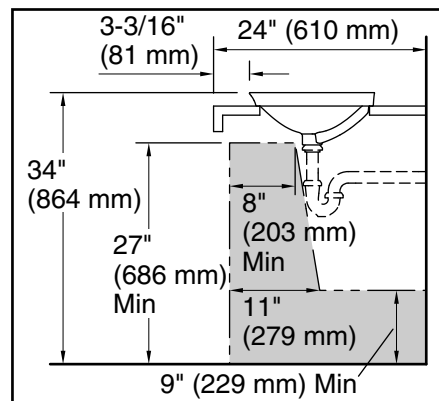

Recommended ADA Installation