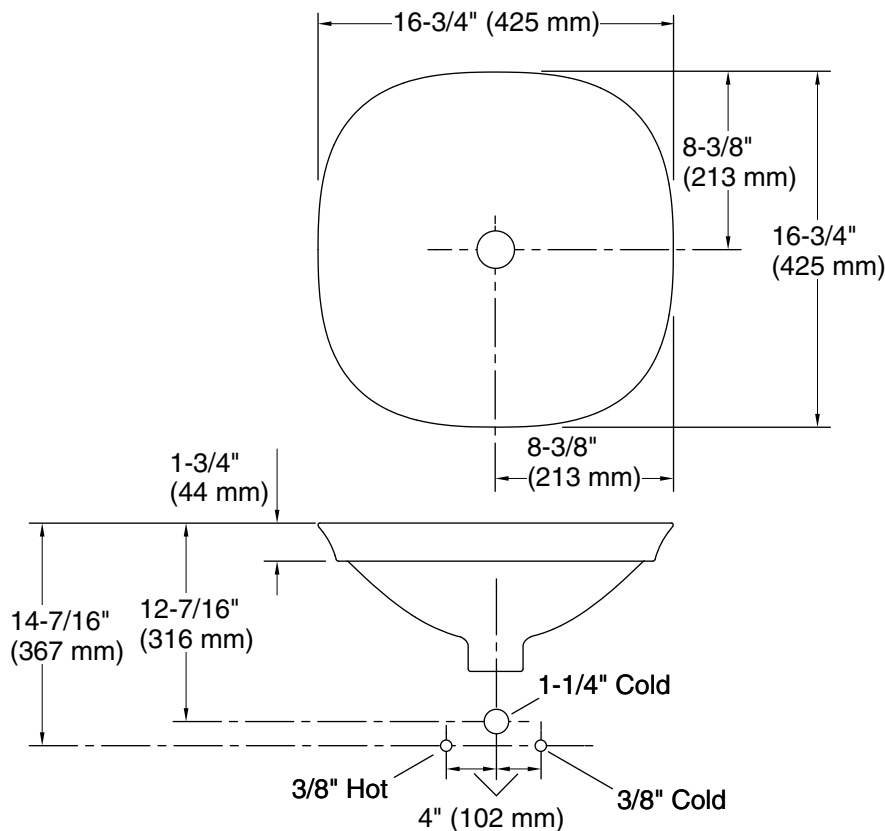

Recommended ADA Installation