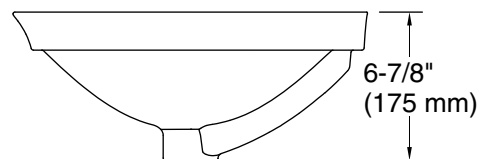

### Technical Information

All product dimensions are nominal.

Bowl configuration:	Single
Installation:	Semi-recessed
Min. base cabinet width:	20" (508 mm)
Bowl area (Center):	Length: 16-7/16" (418 mm) Width: 16-7/16" (418 mm) Bowl depth: 5-3/16" (132 mm) Water depth: 5-3/16" (132 mm)
With overflow:	No
Drain hole:	1-3/4" (45 mm)
Template:	Drop-in, 1527648-7, required, included