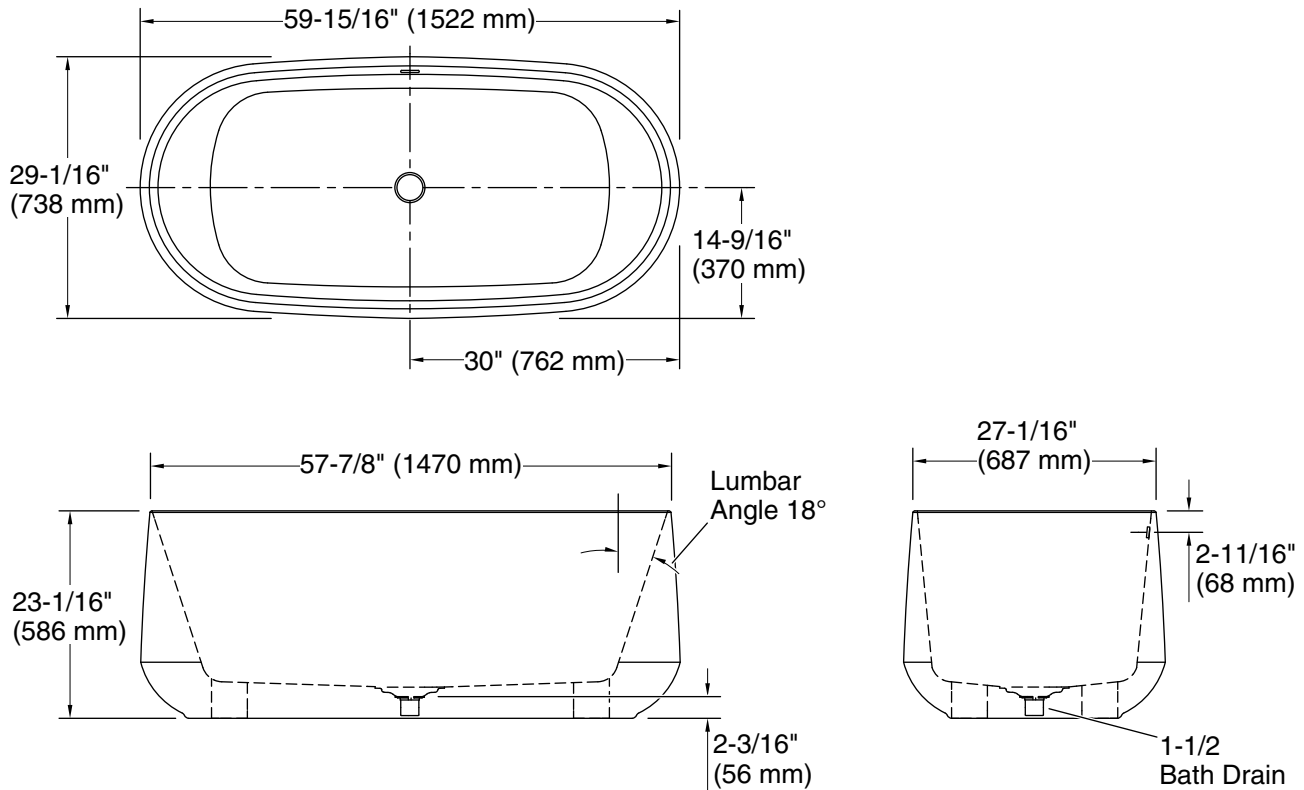

Features

- Freestanding design creates a striking focal point in your bathing area
- 17" (432 mm) depth offers a deep soaking experience
- Integral lumbar support
- Slotted overflow allows for deep soaking
- Center toe-tap drain color-matched to the bath

	0	White
---	---	-------

Technical Information

All product dimensions are nominal.

Drain location:	Center
Basin area, bottom:	44-1/2" x 22-1/8" (1130 mm x 561 mm)
Basin area, top:	55-7/8" x 25-1/8" (1419 mm x 639 mm)
Weight:	125 lbs (56.7 kg)
Water depth:	17" (432 mm)
Water capacity:	74 gal (280.1 L)
Template:	Footprint, 1303998-7, not required, not included

Notes

Measure your actual product for rough-in details.

Install this product according to the installation instructions.

The hot water supply should be 70% of the capacity of the bath or greater. Installations will vary.