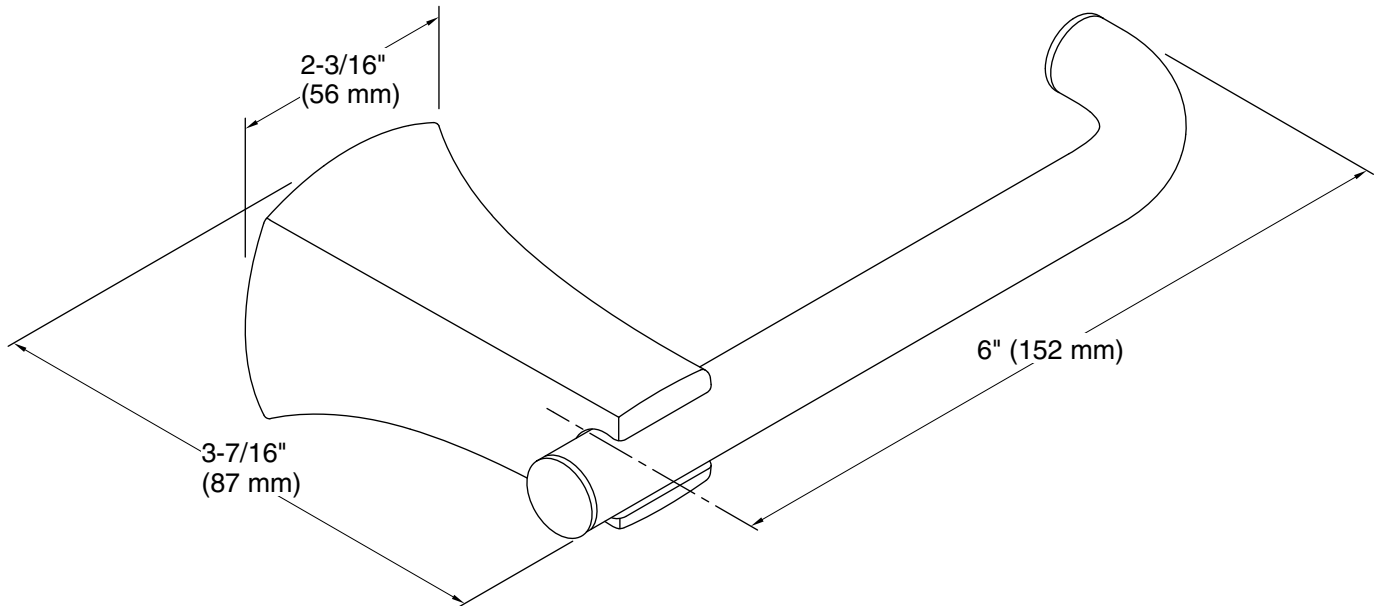

Technical Information

All product dimensions are nominal.

Material: Zinc, Stainless Steel

Notes

Install this product according to the installation instructions.

CAUTION: Risk of personal injury. Do not install these products in any area where they are likely to be used inadvertently as a grab bar or support bar. These products are not designed or intended for use as a grab bar or support bar.