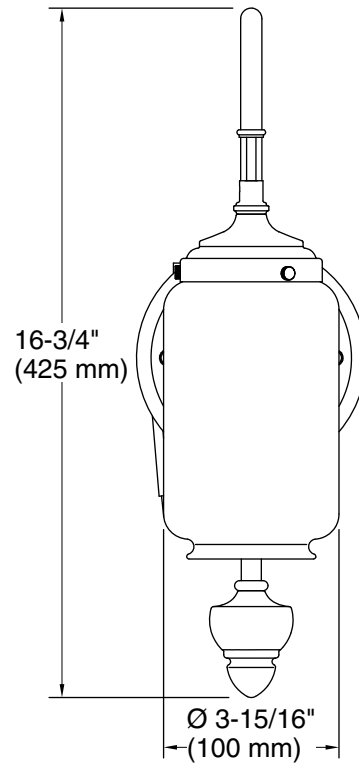

Features

- Clear glass shades with inner frosted glass diffusers for reduced glare
- Requires bulb with medium (E26) base; T10 bulb recommended (sold separately)
- Coordinates with faucets and accessories in the Artifacts collection
- Suitable for damp locations, per UL 1598

Technical Information

All product dimensions are nominal.

Material:	Brass, Glass, Zinc
Number of Lights:	1
Lighting Type:	Socket-based
Socket Type:	E-26 Medium
Shade Type:	Glass - clear
Hanging Type:	Adjustable pulley