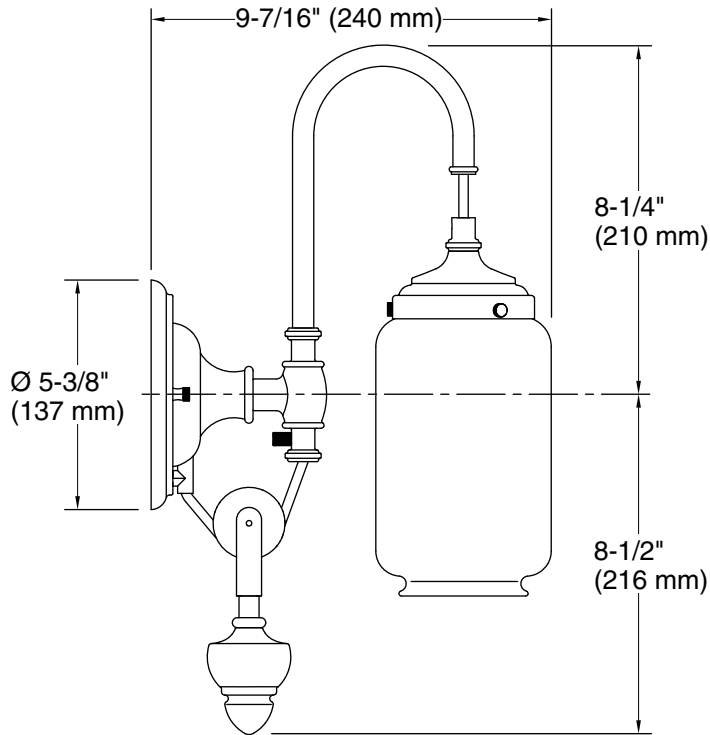

Features

- Clear glass shades with inner frosted glass diffusers for reduced glare
- Requires bulb with medium (E26) base; T10 bulb recommended (sold separately)
- Coordinates with faucets and accessories in the Artifacts collection
- Suitable for damp locations, per UL 1598

Technical Information

All product dimensions are nominal.

Material:	Brass, Glass, Zinc
Number of Lights:	1
Lighting Type:	Socket-based
Socket Type:	E-26 Medium
Shade Type:	Glass - clear
Hanging Type:	Adjustable pulley