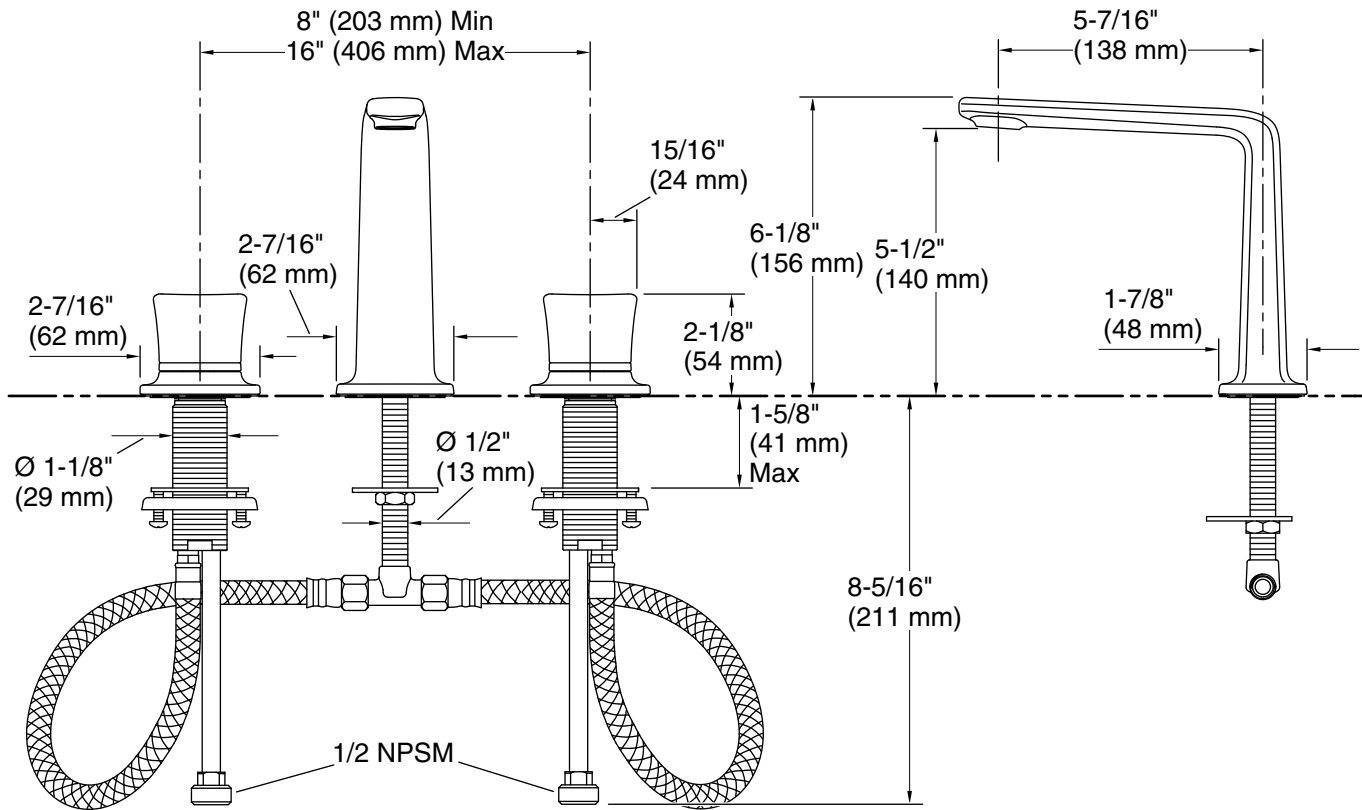

### Features

- High-quality solid metal construction for durability and reliability
- Widespread sink faucet for 8" – 16" (203 – 406 mm) centers
- Spout reach is 5-11/16" (144 mm)
- Laminar flow
- Includes soft-touch drain
- 1.2 gpm (4.5 lpm) maximum flow rate

## Technical Information

All product dimensions are nominal.

### Spout:

Spout reach: 5-7/16" (138 mm)

1-888-4-KALLISTA (1-888-452-5547)

Kallista reserves the right to make revisions without notice to product specifications.

For the most current Specification Sheet, go to [www.kallista.com](http://www.kallista.com).