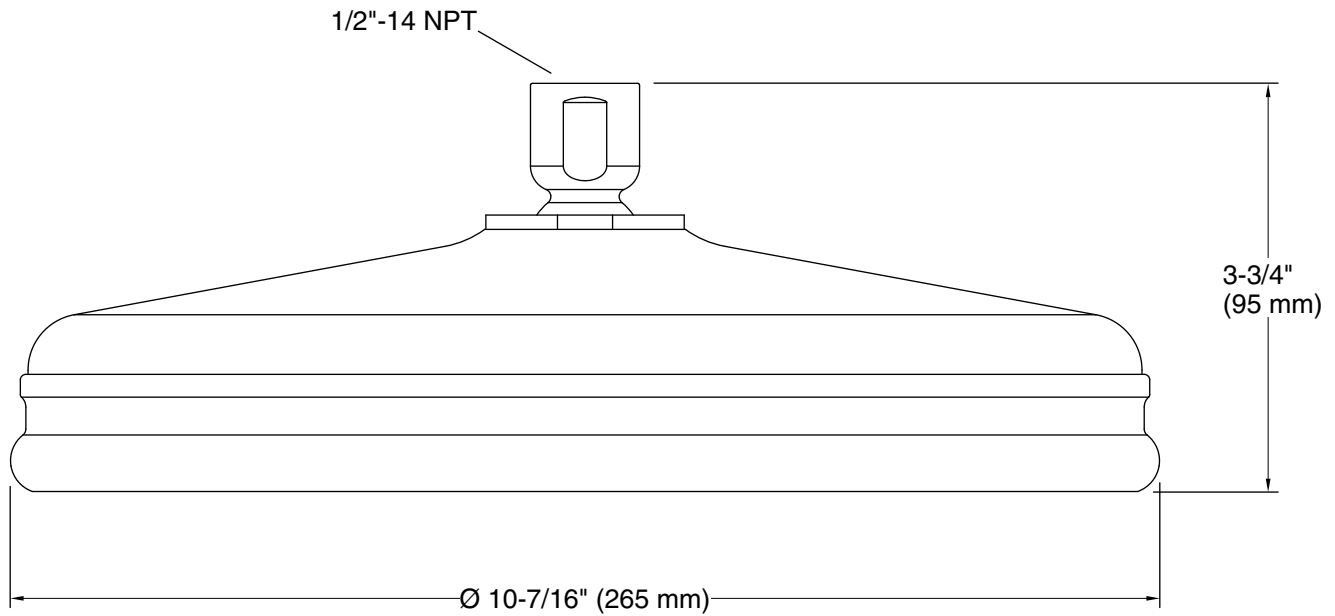

Technical Information

All product dimensions are nominal.

Showerhead/Body Spray:

Rated maximum flow: 2.5 gal/min (9.5 l/min)

Notes

Install this product according to the installation guide.