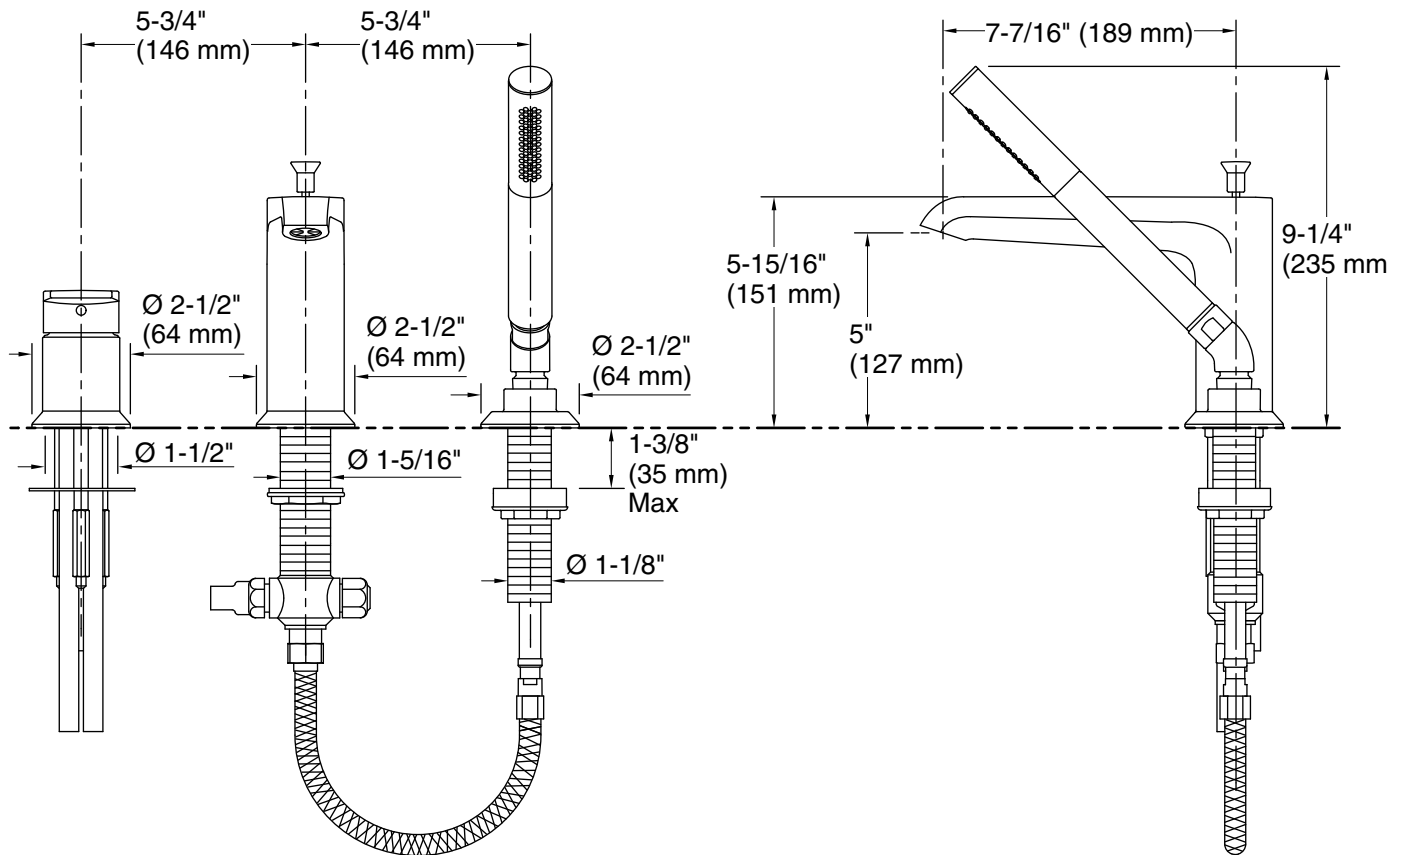

Features

- Single lever handle allows for both on/off activation and temperature setting
- Remote-valve handle allows for ease of access
- Diverter spout
- KOHLER® ceramic disc valves exceed industry longevity standards for a lifetime of durable performance
- MasterClean™ sprayface features an easy-to-clean surface that withstands mineral buildup and maximizes spray performance
- High-temperature limit setting for added safety
- 11.0 gpm (41.6 lpm) maximum flow rate at 45 psi (3.1 bar)

Material

- Premium metal construction for durability and reliability
- KOHLER® finishes resist corrosion and tarnishing

Installation

- Deck- or bath-mount
- Coordinates with Pitch® bath and shower trim

Recommended Products/Accessories

Technical Information

All product dimensions are nominal.

Faucet:

Flow rate: 11 gal/min (41.6 l/min)

Pressure: 45 psi (3.1 bar)

Drain included: No

Spout:

Spout reach: 7-7/16" (189 mm)

Handshower:

Rated maximum flow: 1.75 gal/min (6.6 l/min)

Pressure: 45 psi (3.1 bar)

Notes

Install this product according to the installation instructions.

CAUTION: Do not install the bath faucet in an area where it may inadvertently be used for support by the bather.