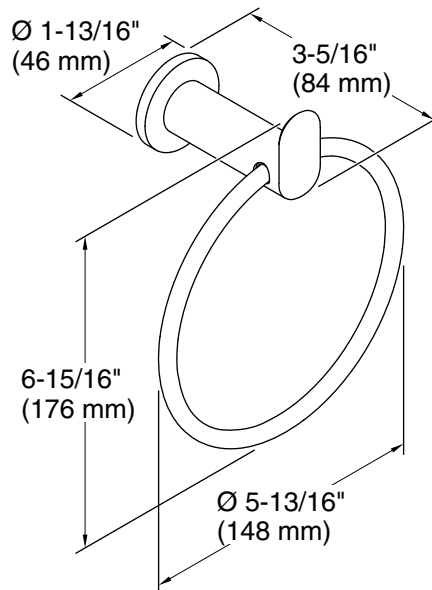

Color	Code	Description
	CP	Polished Chrome
	BN	Vibrant™ Brushed Nickel
	BL	Matte Black

Technical Information

All product dimensions are nominal.

Installation Type: Wall-mount

Material: Zinc

Notes

Install this product according to the installation instructions.