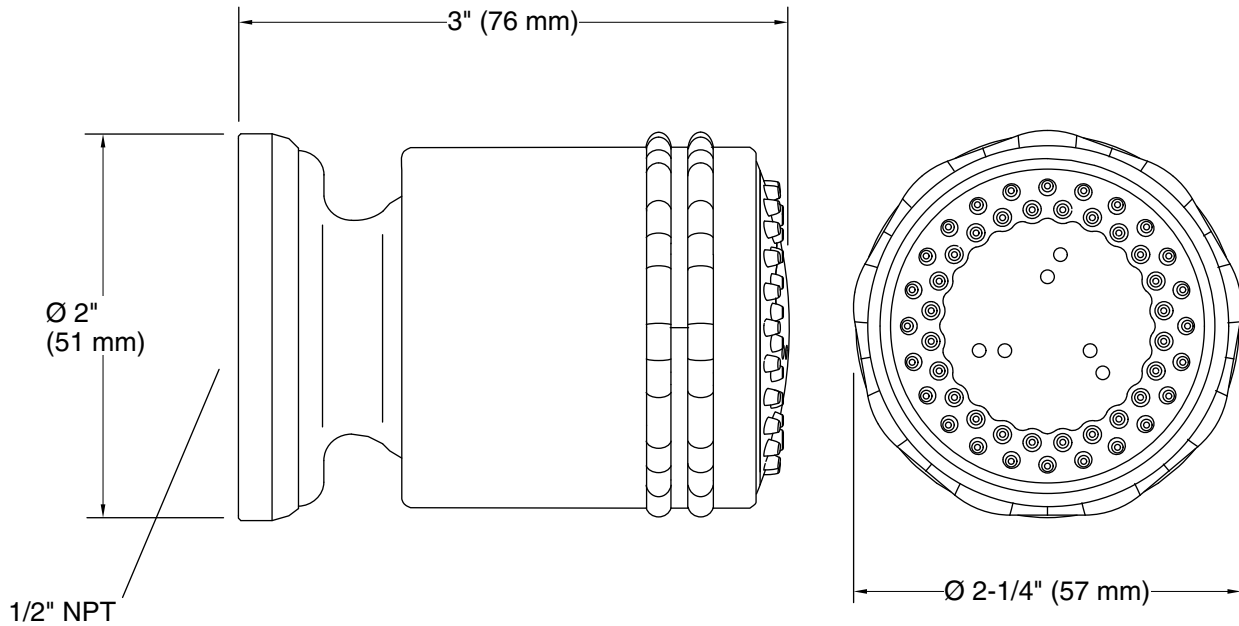

Technical Information

All product dimensions are nominal.

Drain included: No

Notes

For use with automatic compensating valves rated at 1.5 gal/min (5.7 l/min) or less.

Install this product according to the installation guide.