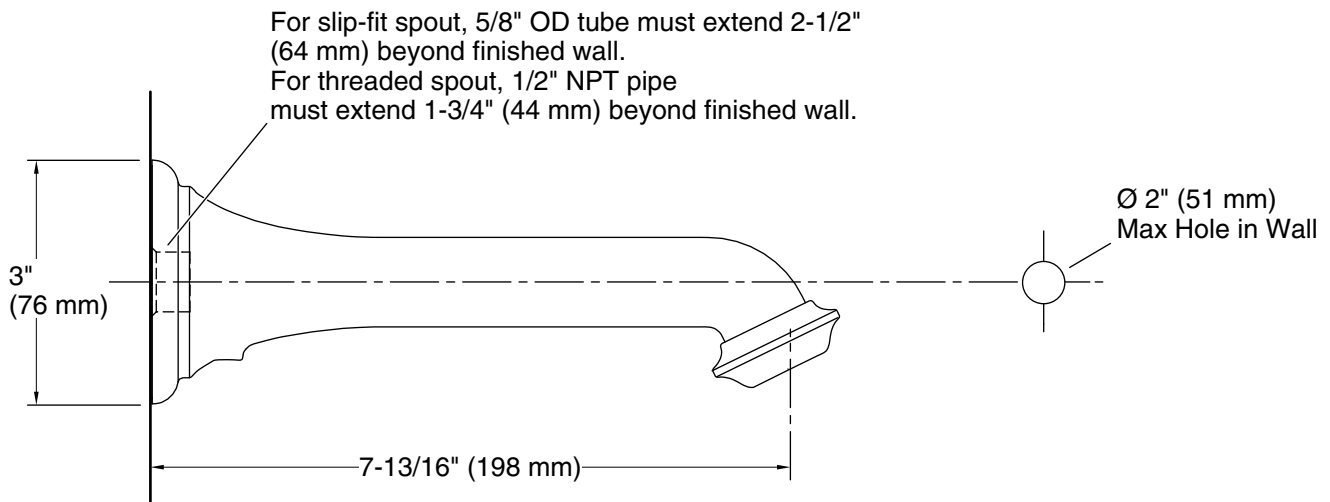

Technical Information

All product dimensions are nominal.

Drain included: No

Spout:

Spout reach: 8-7/16" (214 mm)

Notes

Install this product according to the installation guide.