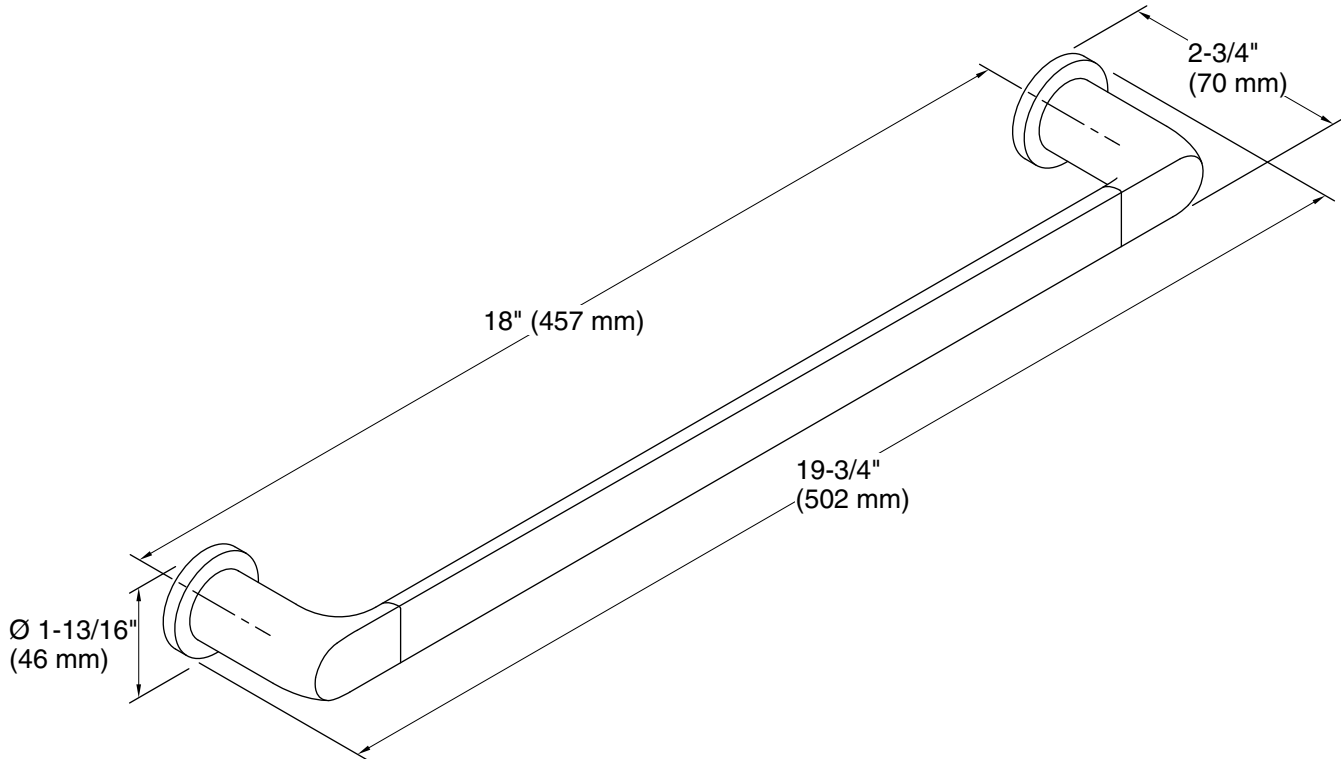

Technical Information

All product dimensions are nominal.

Material: Zinc, Brass

Notes

Install this product according to the installation instructions.

CAUTION: Risk of personal injury. Do not install these products in any area where they are likely to be used inadvertently as a grab bar or support bar. These products are not designed or intended for use as a grab bar or support bar.