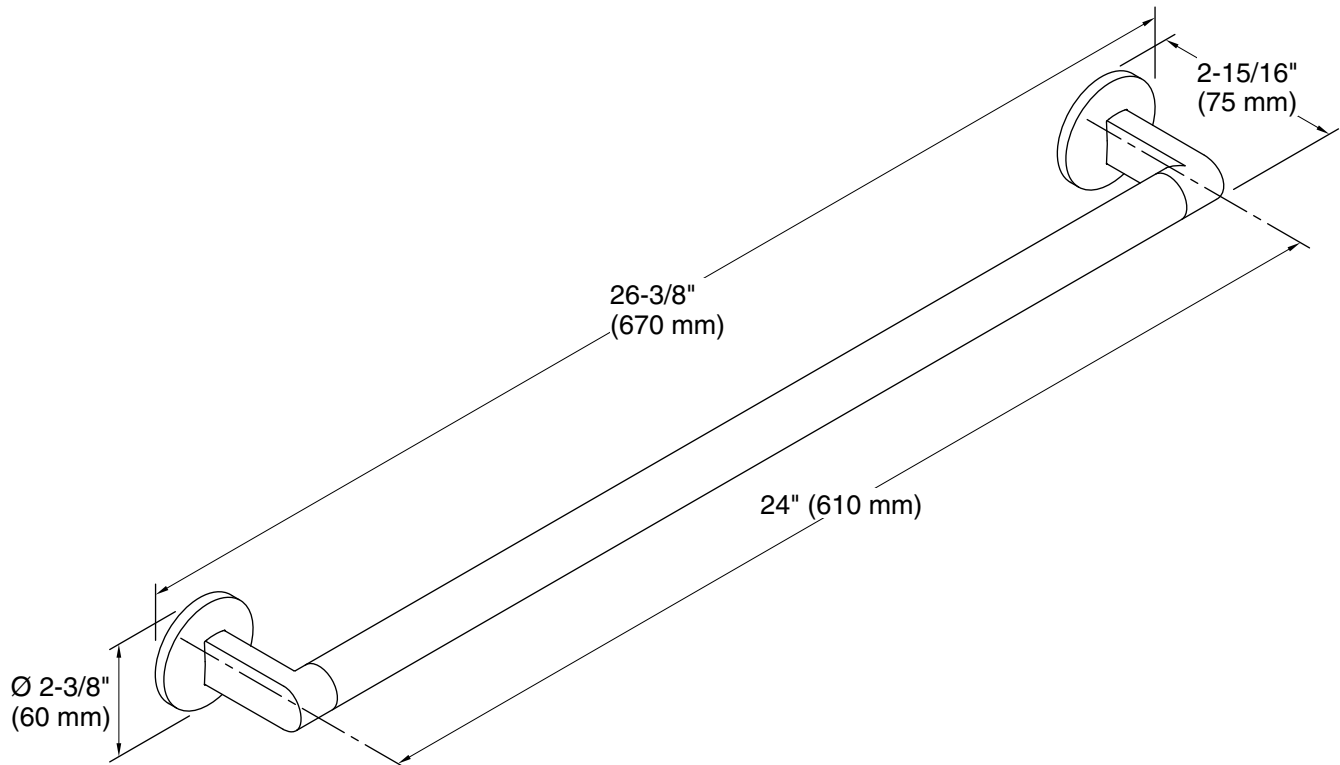

Technical Information

All product dimensions are nominal.

Installation Type: Wall-mount

Material: Zinc, Brass

Notes

Install this product according to the installation instructions.

CAUTION: Risk of personal injury. Do not install these products in any area where they are likely to be used inadvertently as a grab bar or support bar. These products are not designed or intended for use as a grab bar or support bar.