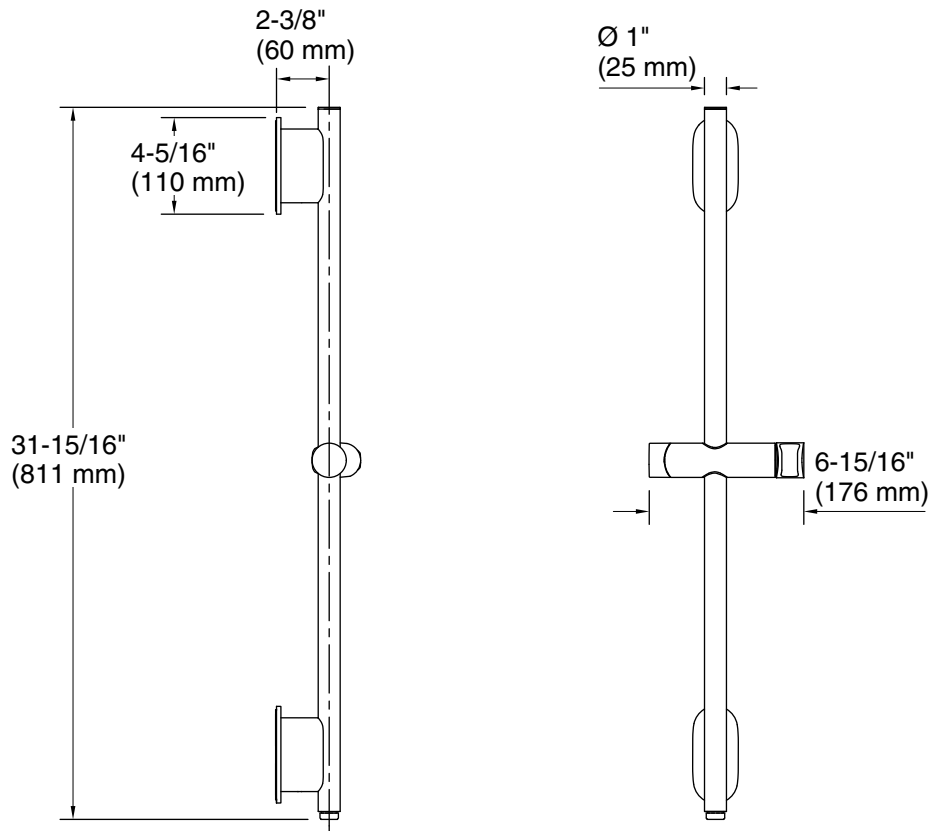

### Features

- Coordinates with most KOHLER handshowers and accessories; Statement round, oblong, or barrel-shaped design recommended.
- Integrated water supply allows water to be plumbed directly through bottom bracket of slidebar.
- Allows adjustment of handshower angle.
- Adjustable mounting brackets offer installation flexibility.

### Technical Information

All product dimensions are nominal.

Drain included: No