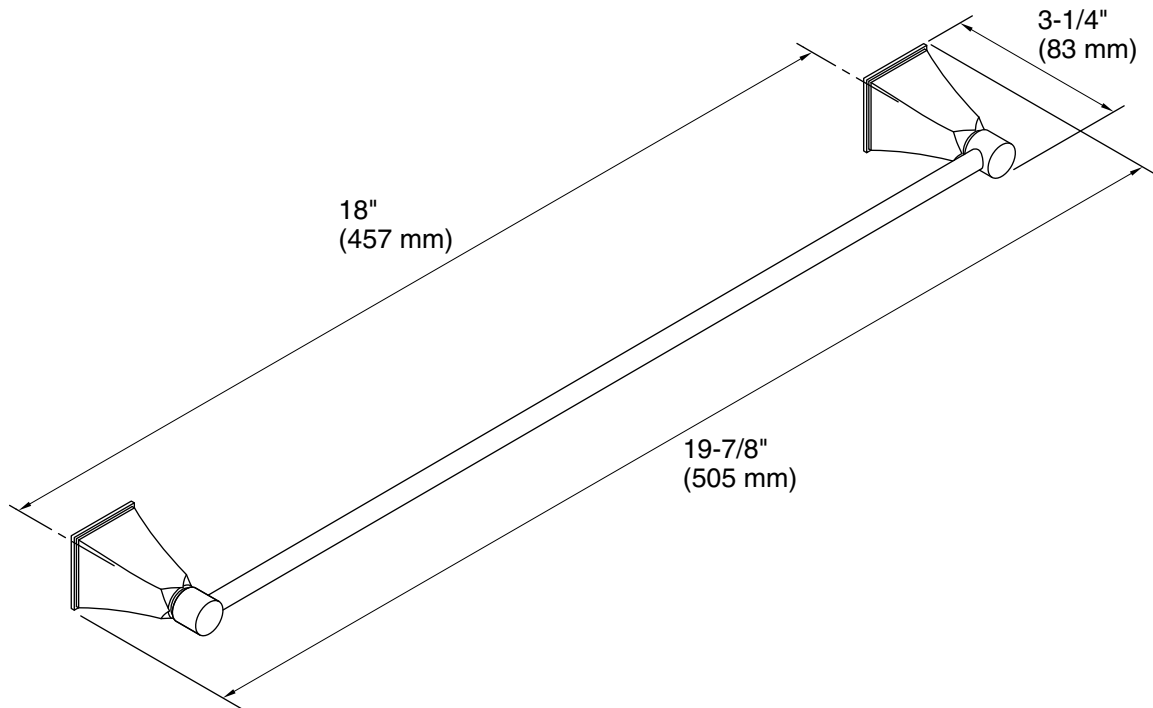

Memoirs™ Stately

18" Towel Bar
K-485

Features

- Coordinates with other products in the Memoirs collection
- Includes installation hardware

Material

- Solid-brass construction for durability and reliability
- KOHLER finishes resist corrosion and tarnishing

Technical Information

All product dimensions are nominal.

Installation Type: Wall-mount

Material: Brass, Zinc

Notes

Install this product according to the installation guide.

CAUTION: Risk of personal injury. Do not install these products in any area where they are likely to be used inadvertently as a grab bar or support bar. These products are not designed or intended for use as a grab bar or support bar.