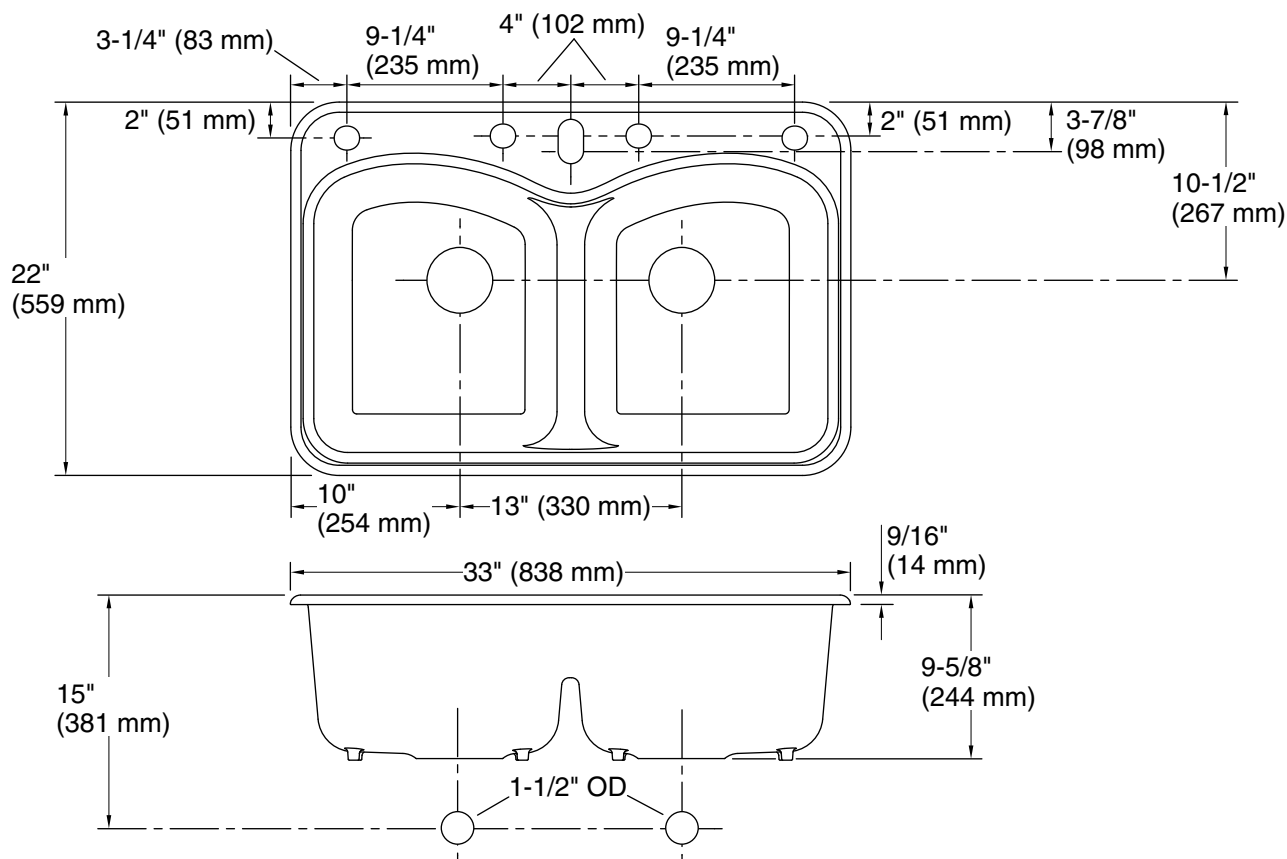

Langlade™
Smart Divide™ 33" undermount double-bowl kitchen
sink
K-6626-6U

Features

- 36" minimum base cabinet width
- Double-equal bowls
- 9" (229 mm) depth provides generous workspace
- Six oversized faucet holes
- Oversized holes allow for easy installation of faucets and accessories
- Smart Divide™ feature offers a lower bowl divider that increases workspace versatility

**KOHLER® Enameled Cast Iron
Kitchen and Bathroom Sink Lifetime
Limited Warranty**

See website for detailed warranty information.

Technical Information

All product dimensions are nominal.

Bowl configuration: Double equal

Installation: Undermount

Min. base cabinet width: 36" (914 mm)

Bowl area (Left): Length: 15" (381 mm)
Width: 18-3/8" (467 mm)
Bowl depth: 9" (229 mm)

Bowl area (Right): Length: 15" (381 mm)
Width: 18-3/8" (467 mm)
Bowl depth: 9" (229 mm)

Number of deck holes: 6

Faucet hole(s): 2-3/8" (60 mm)

Drain hole: 3-5/8" (92 mm)

Template: 1043754-7, required, included

Notes

Install this product according to the installation instructions.