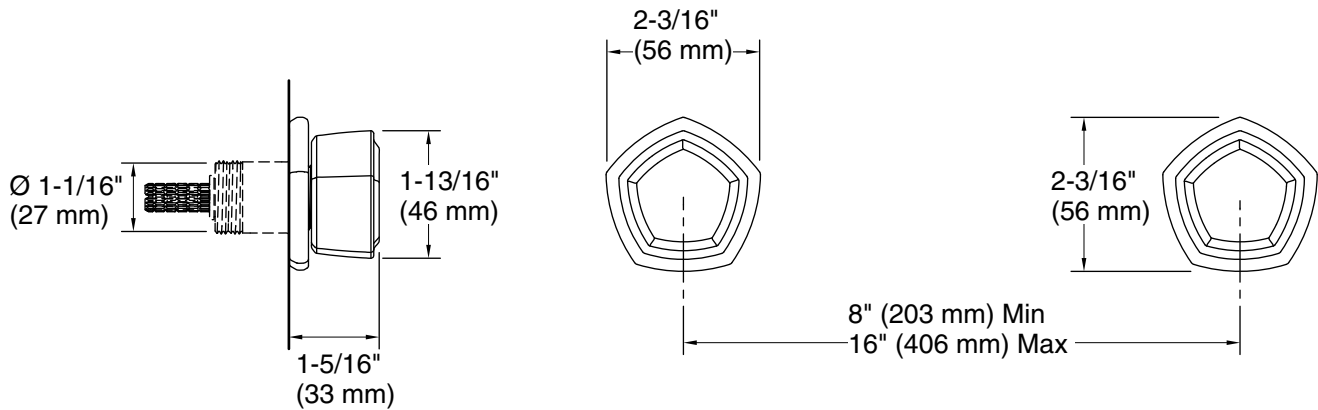

Technical Information

All product dimensions are nominal.

Faucet:

Flow rate: 1.2 gal/min (4.5 l/min)

Pressure: 60 psi (4.1 bar)

Drain included: No

Drain with overflow: No