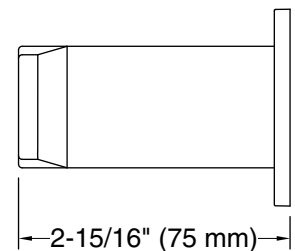

## Technical Information

All product dimensions are nominal.

Installation Type: Wall-mount

Material: Zinc