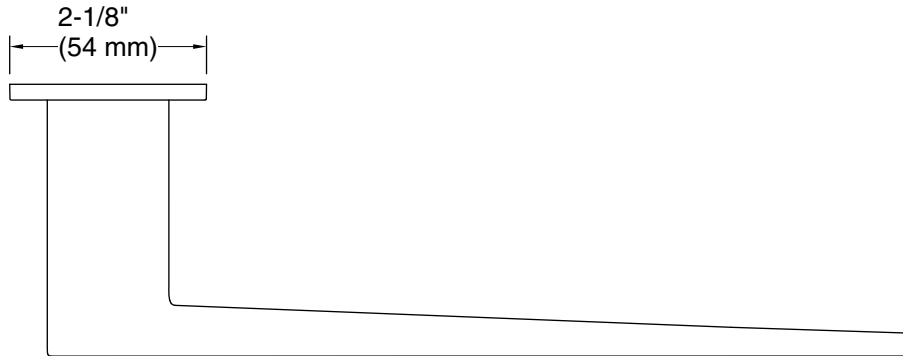

## Technical Information

All product dimensions are nominal.

Installation Type: Wall-mount

Material: Zinc