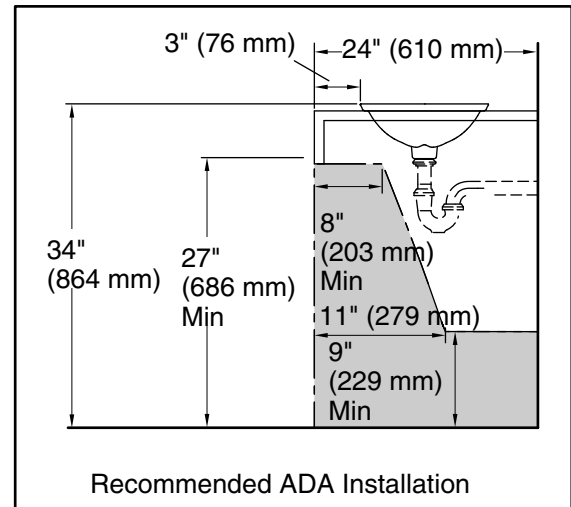

Color	Code	Description
-------	------	-------------

	SSP	Oyster Pearl
	TB2	Ebony Pearl

1-800-4KOHLER (1-800-456-4537)

Kohler Co. reserves the right to make revisions without notice to product specifications.

For the most current Specification Sheet, go to www.kohler.com USA or www.kohler.ca Canada

2-28-2024 21:11 - US

THE BOLD LOOK
OF **KOHLER**®

Technical Information

All product dimensions are nominal.

Bowl configuration:	Single
Bowl area (Only):	Length: 21-1/8" (536 mm) Width: 14-9/16" (370 mm) Bowl depth: 4-1/8" (105 mm) Water depth: 4-1/8" (105 mm)
With overflow:	No
Template:	1242828, required, included