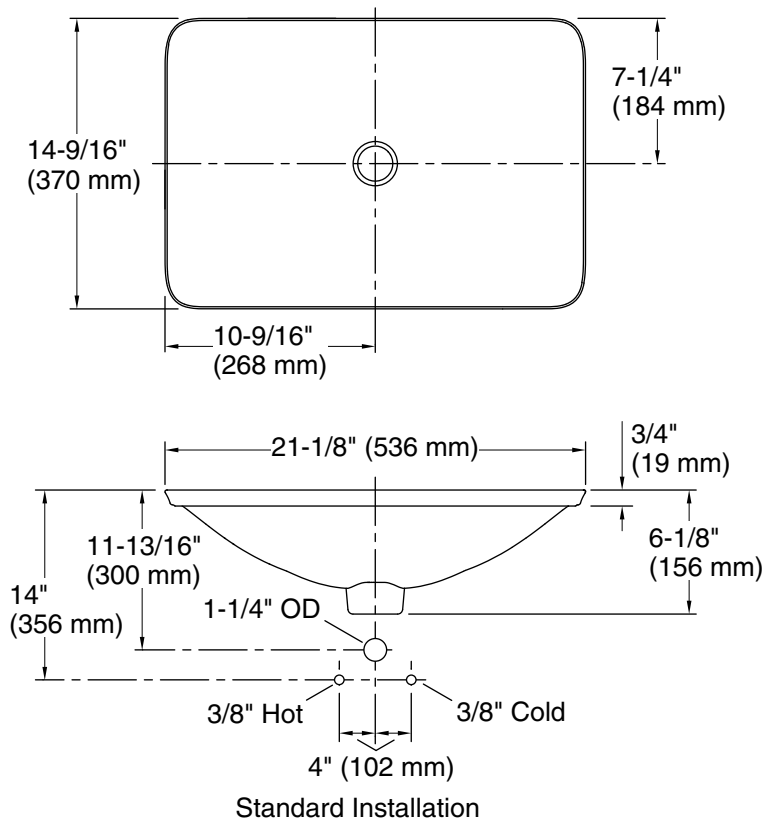

Color	Code	Description
-------	------	-------------

	SSP	Oyster Pearl
	TB2	Ebony Pearl

1-800-4KOHLER (1-800-456-4537)

Kohler Co. reserves the right to make revisions without notice to product specifications.

For the most current Specification Sheet, go to www.kohler.com USA or www.kohler.ca Canada

2-28-2024 21:11 - US

THE BOLD LOOK
OF **KOHLER**®

Technical Information

All product dimensions are nominal.

Bowl configuration:	Single
Bowl area (Only):	Length: 21-1/8" (536 mm) Width: 14-9/16" (370 mm) Bowl depth: 4-1/8" (105 mm) Water depth: 4-1/8" (105 mm)
With overflow:	No
Template:	1242828, required, included