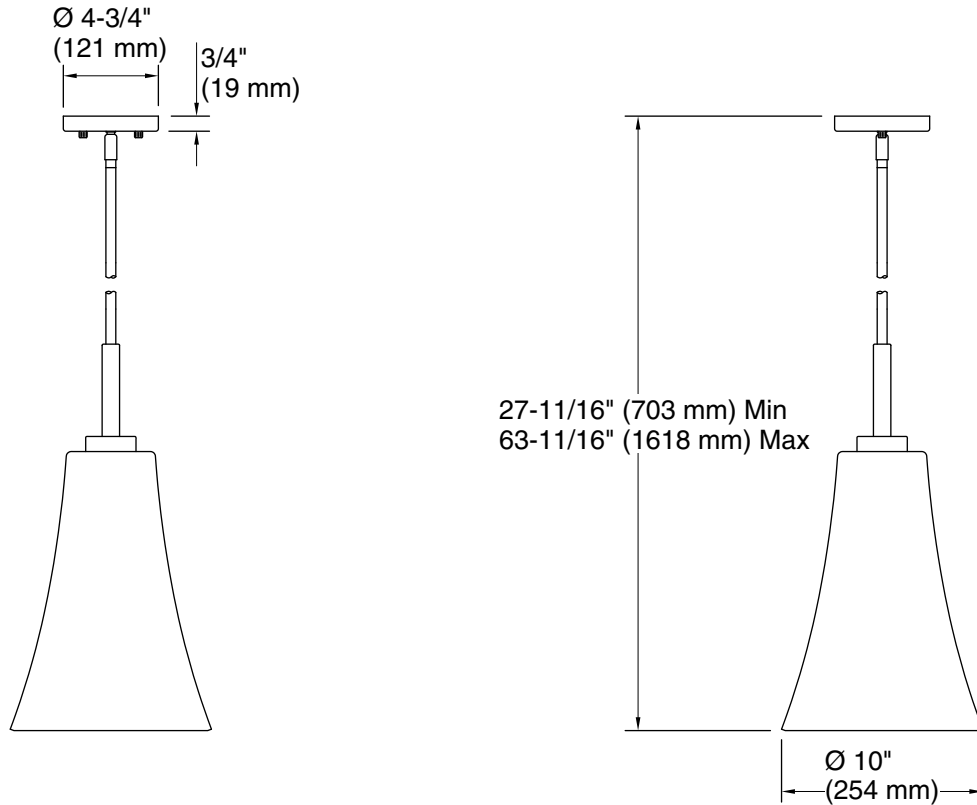

Required Electrical Service

One circuit required.

120 V, 0.5 A, 60 Hz

Technical Information

All product dimensions are nominal.

Material:	Steel, Glass, Aluminum, Brass
Number of Lights:	1
Lighting Type:	Socket-based
Socket Type:	E-26 Medium
Number of Shades:	1
Shade Type:	Seeded Glass
Hanging Type:	Downrod
Downrod Detail:	3 x 12" (305 mm), 1 x 6" (152 mm)
Height:	27-11/16" (704 mm) - 63-11/16" (1618 mm)