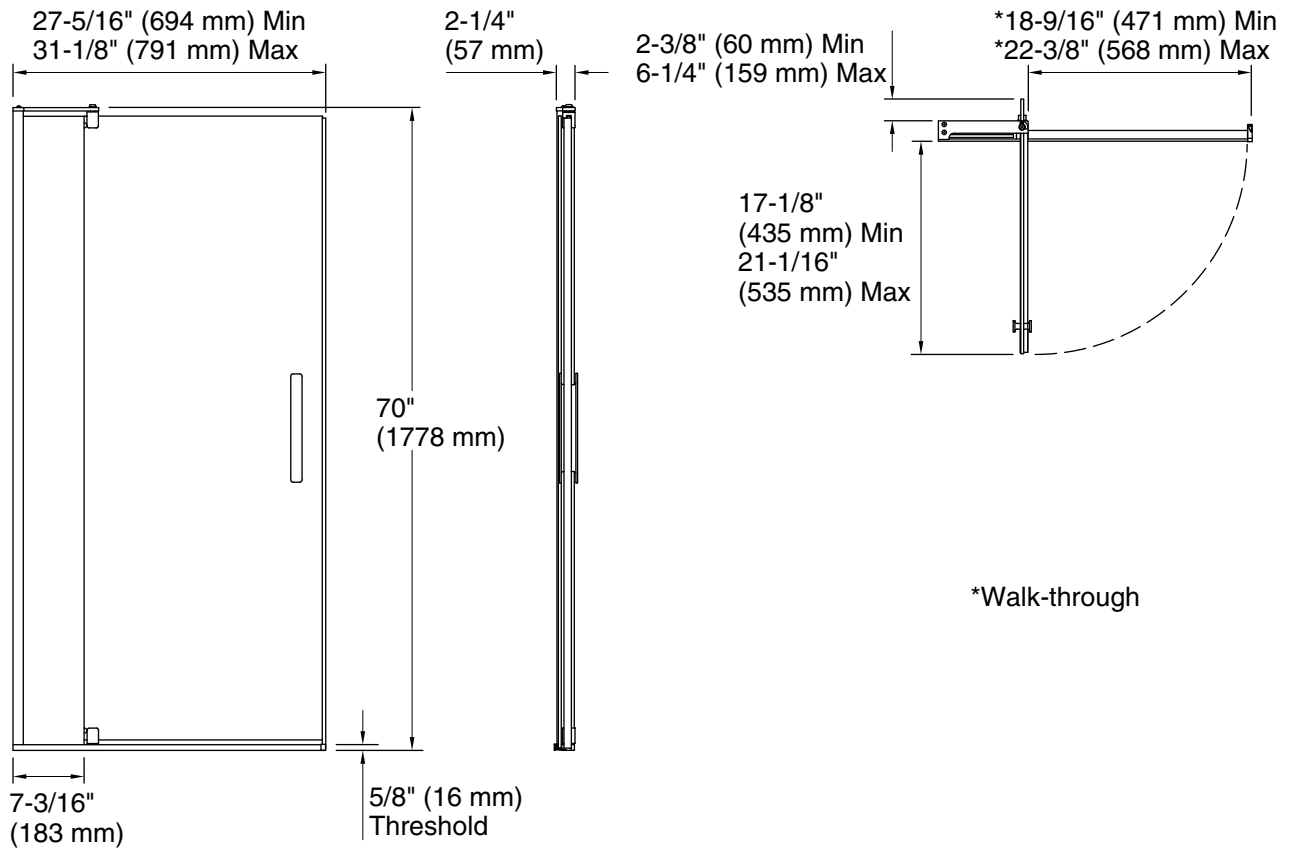

### Material

- Frameless, 1/4" (6 mm) thick Crystal Clear tempered glass

### Installation

- Out-of-plumb adjustability simplifies installation
- Door can be installed to open to the left or right to suit your bathroom layout
- Pivot shower door
- Not for use in hospitality

### Technical Information

All product dimensions are nominal.

Installation type: For shower base installation

Base-To-Wall 3/8" (10 mm)

Radius – Max:

Glass coating: CleanCoat™