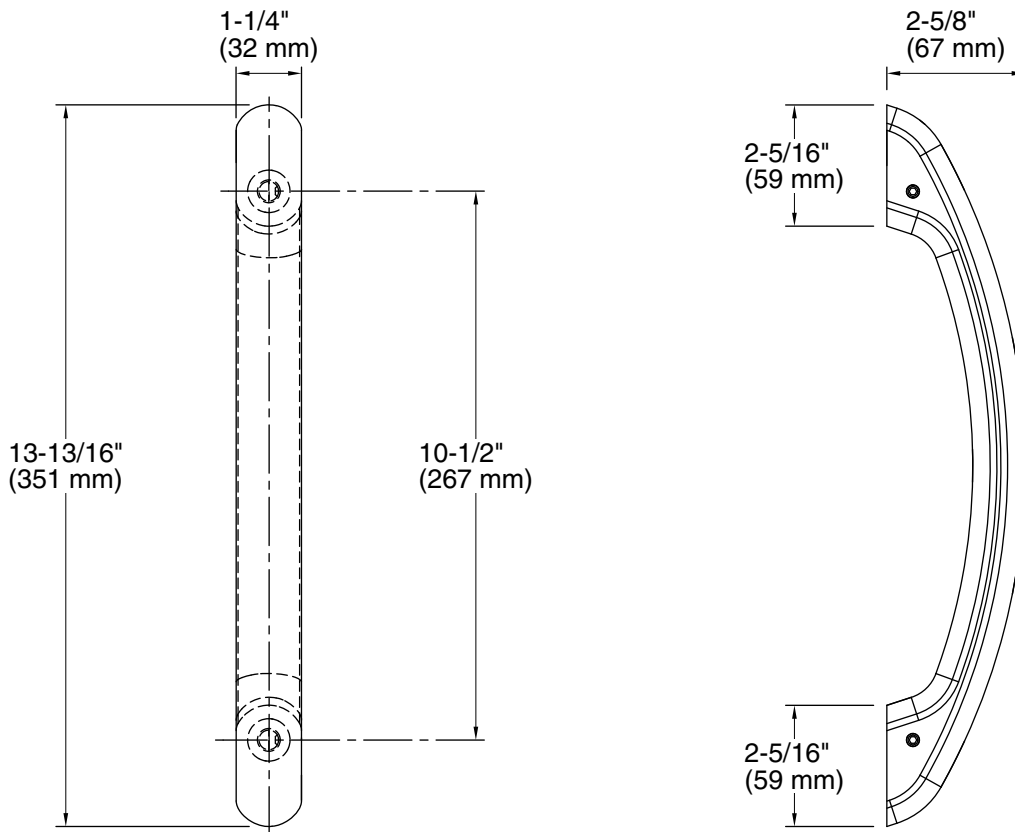

Grab bars for whirlpool baths with Spa/Massage package K-9653

Features

- Set of two grab bars
- For use with K-1418 and K-856 whirlpools with Spa/Massage package
- Includes installation hardware

Material

Technical Information

All product dimensions are nominal.

Installation Type: Wall-mount

Material: Metal

Notes

Install this product according to the installation guide.