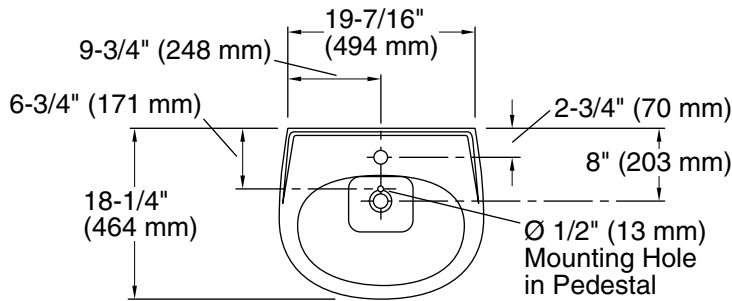

Sacramento®

21-1/4" pedestal bathroom sink
446121

Features

- For use with pedestal 448120
- Oval basin
- Single faucet hole
- With overflow

Material

- Vitreous china

Installation

- Pedestal

| | | |
|---|---|-------|
|  | 0 | White |
|---|---|-------|

Technical Information

All product dimensions are nominal.

- Bowl configuration: Single
- Bowl area (Only): Length: 18-1/4" (464 mm)
Width: 11-5/8" (295 mm)
Water depth: 4" (102 mm)
- With overflow: Yes
- Number of deck holes: 1
- Drain hole: 1-3/4" (44 mm)

Notes

Install this product according to the installation instructions.
Measure your actual product for roughing-in details.