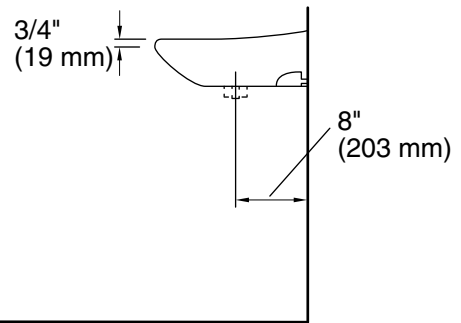

Sacramento®

21-1/4" pedestal bathroom sink
446121

Features

- For use with pedestal 448120
- Oval basin
- Single faucet hole
- With overflow

Material

- Vitreous china

Installation

- Pedestal

| | | |
|---|---|-------|
|  | 0 | White |
|---|---|-------|

Technical Information

All product dimensions are nominal.

- Bowl configuration: Single
- Bowl area (Only): Length: 18-1/4" (464 mm)
Width: 11-5/8" (295 mm)
Water depth: 4" (102 mm)
- With overflow: Yes
- Number of deck holes: 1
- Drain hole: 1-3/4" (44 mm)

Notes

Install this product according to the installation instructions.
Measure your actual product for roughing-in details.