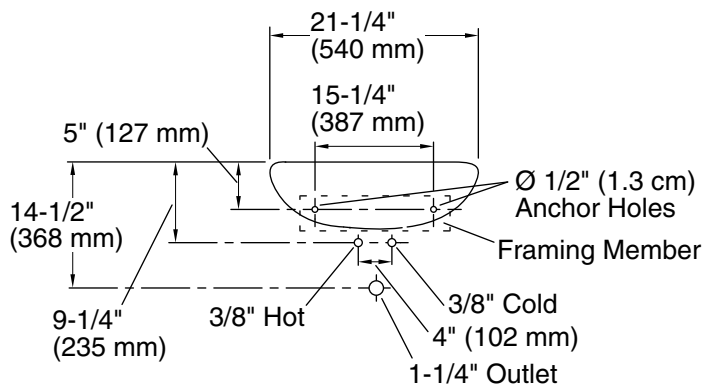

| | | |
|---|---|-------|
|  | 0 | White |
|---|---|-------|

Technical Information

All product dimensions are nominal.

- Bowl configuration: Single
- Bowl area (Only): Length: 18-1/4" (464 mm)
Width: 11-5/8" (295 mm)
Water depth: 4" (102 mm)
- With overflow: Yes
- Number of deck holes: 1
- Drain hole: 1-3/4" (44 mm)

Notes

Install this product according to the installation instructions.
Measure your actual product for roughing-in details.