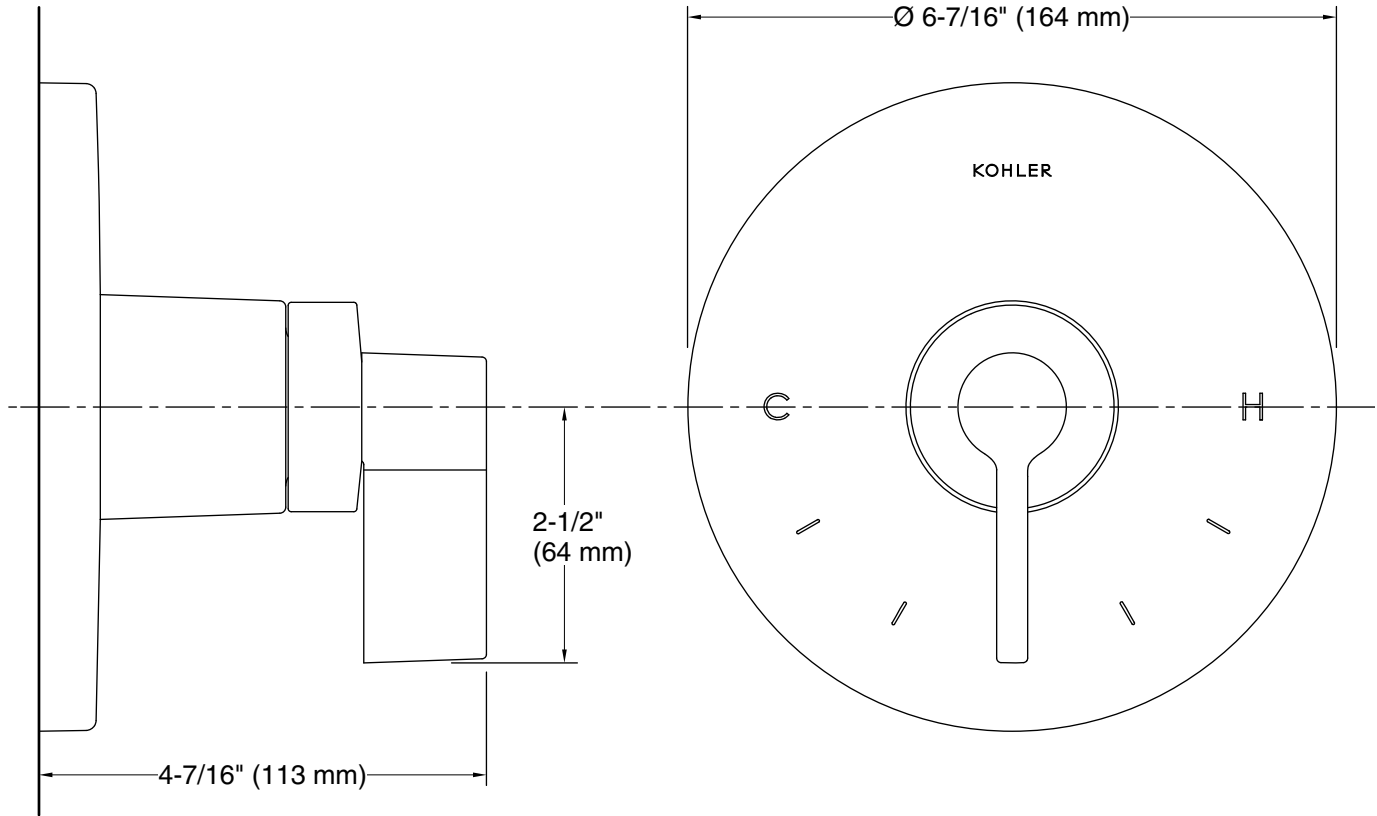

**Technical Information**

All product dimensions are nominal.

Drain included: No

**Notes**

Install this product according to the installation instructions.

ADA, OBC, CSA B651 compliant when installed to the specific requirements of these regulations.