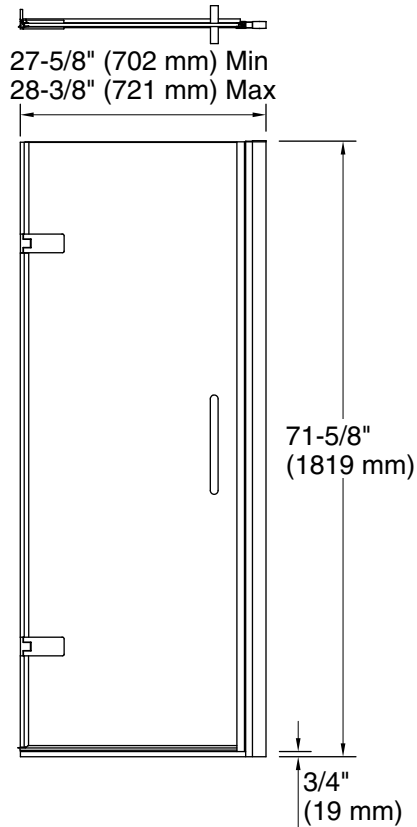

Features

- Frameless, 3/8" (10 mm) thick Clear tempered glass
- Frameless design emphasizes glass and creates a sleek, minimalist look
- Full-length magnetic seal keeps door firmly closed, providing excellent water containment
- Continuous 7/8" (22 mm) high aluminum bottom threshold
- Back-to-back 11-1/2" (292 mm) vertical handles
- Coordinates with other products in the Composed™ collection
- CleanCoat™+ glass coating creates a hydrophobic barrier that repels water, soap scum, and residue, saving time and protecting shower doors 10 times longer than original CleanCoat. (Based on 2021 internal wear/abrasion testing using a microfiber cloth.)

Material

- Anodized aluminum prevents rust and corrosion

Installation

- Fits opening widths 27-5/8"–28-3/8" (702–721 mm)
- 3/4" (19 mm) width adjustment
- Out-of-plumb adjustability simplifies installation
- Door can be installed to open to the left or right to suit your bathroom layout
- For residential use only
- Not for use in hospitality

Included Components

27707-10L 3/8" pivot door glass and hardware, no handle
K-27678 11-1/2" shower door handle

Codes/Standards

ANSI Z97.1
CAN/CGSB-12.1
CPSC 16CFR 1201

KOHLER® One-Year Limited Warranty

See website for detailed warranty information.

Technical Information

All product dimensions are nominal.

Installation type: For shower base installation

Base-To-Wall 1/4" (6 mm)

Radius – Max:

Glass coating: CleanCoat™

Notes

Install this product according to the installation instructions.