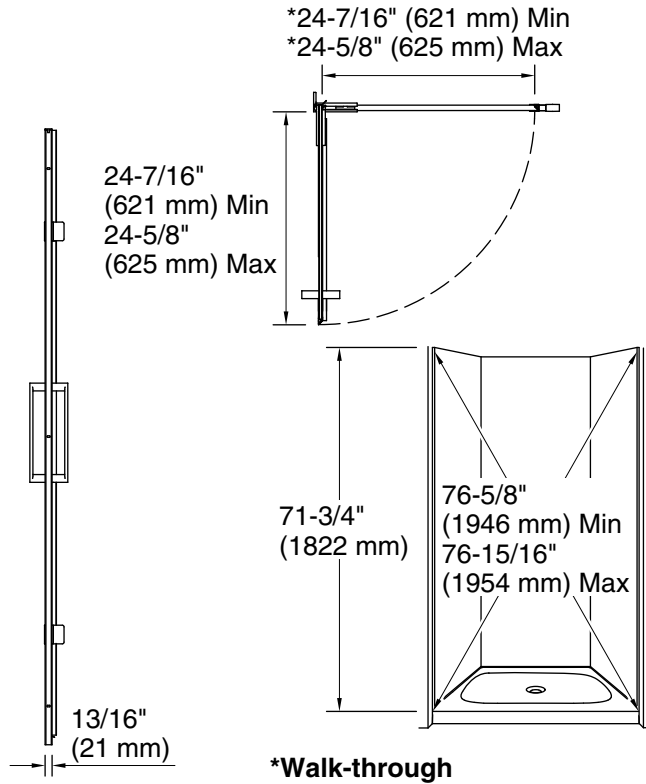

Features

- Frameless, 3/8" (10 mm) thick Clear tempered glass
- Frameless design emphasizes glass and creates a sleek, minimalist look
- Full-length magnetic seal keeps door firmly closed, providing excellent water containment
- Continuous 7/8" (22 mm) high aluminum bottom threshold
- Back-to-back 11-1/2" (292 mm) vertical handles
- Coordinates with other products in the Composed™ collection
- CleanCoat™+ glass coating creates a hydrophobic barrier that repels water, soap scum, and residue, saving time and protecting shower doors 10 times longer than original CleanCoat. (Based on 2021 internal wear/abrasion testing using a microfiber cloth.)

Material

- Anodized aluminum prevents rust and corrosion

Installation

- Fits opening widths 27-5/8"–28-3/8" (702–721 mm)
- 3/4" (19 mm) width adjustment
- Out-of-plumb adjustability simplifies installation
- Door can be installed to open to the left or right to suit your bathroom layout
- For residential use only
- Not for use in hospitality

Technical Information

All product dimensions are nominal.

Installation type: For shower base installation

Base-To-Wall 1/4" (6 mm)

Radius – Max:

Glass coating: CleanCoat™

Notes

Install this product according to the installation instructions.

The vertical opening should be a minimum of 73-1/2" (1867 mm) to allow for installation clearance.