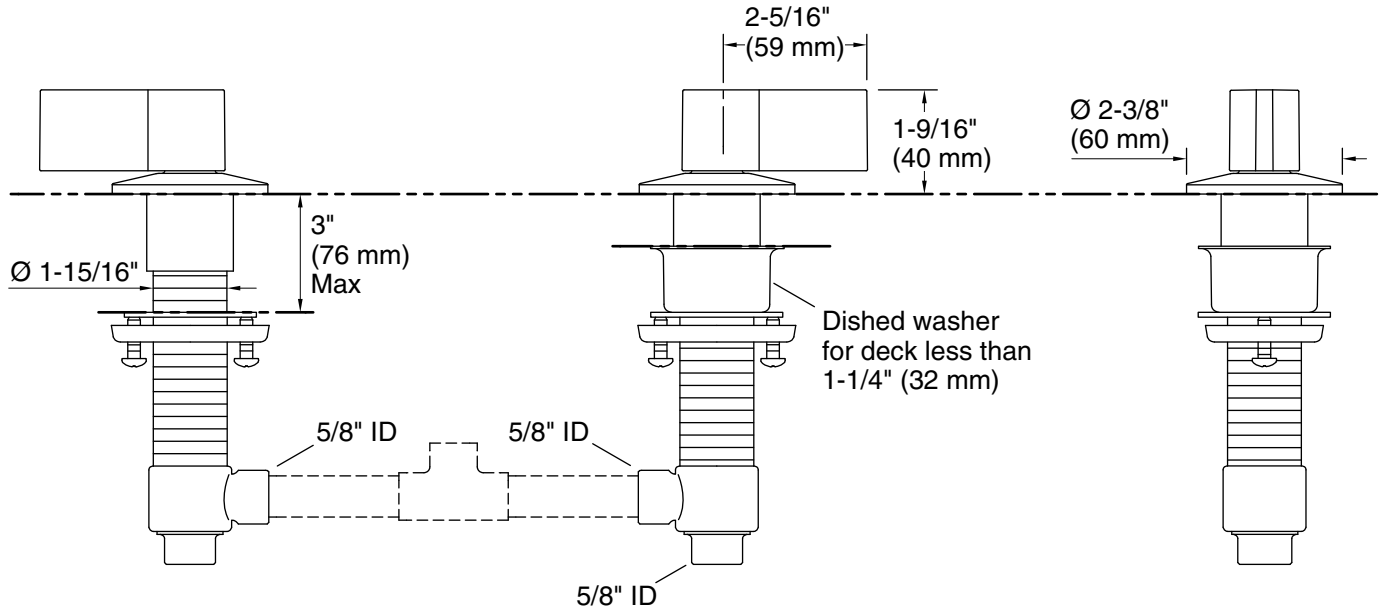

Technical Information

All product dimensions are nominal.

Drain included: No

Notes

Install this product according to the installation instructions.

ADA compliant for handles only.

ADA, OBC, CSA B651 compliant when installed to the specific requirements of these regulations.