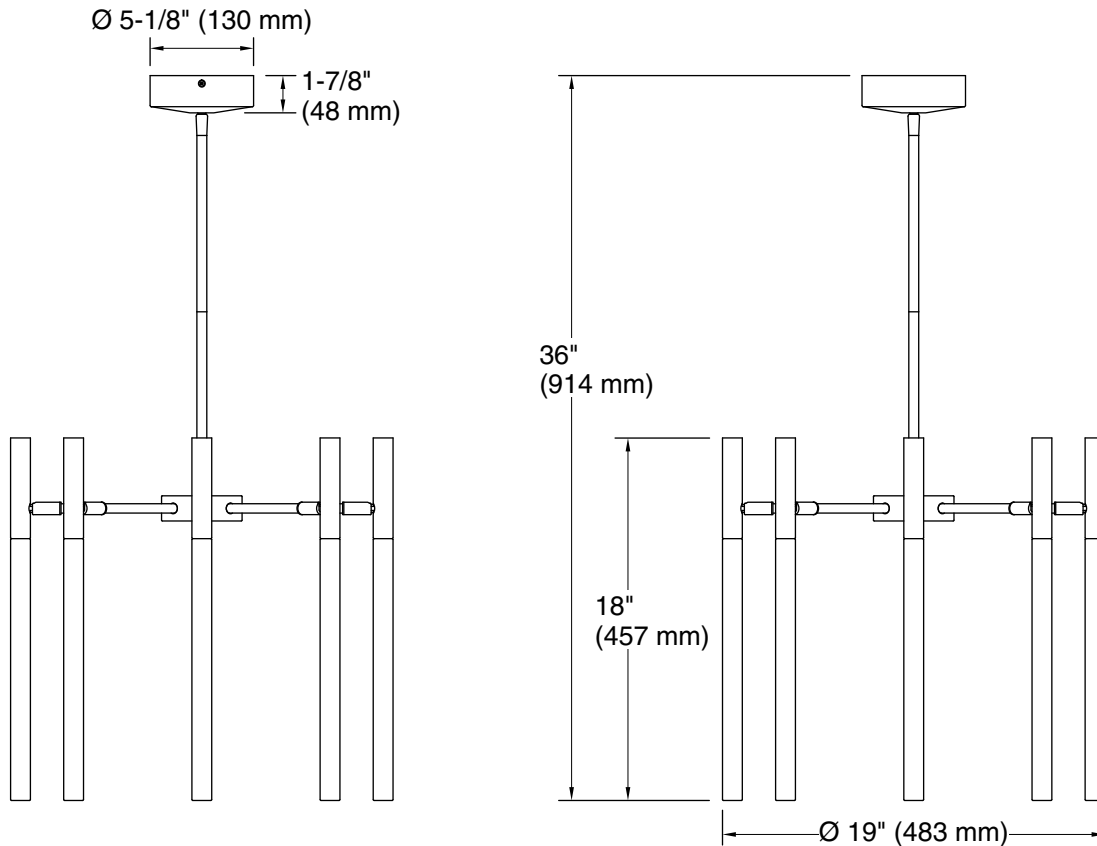

Color	Code	Description
	SNL	Polished Nickel
	BGL	Moderne Brushed Gold
	CPL	Polished Chrome
	BLL	Matte Black

Required Electrical Service

One circuit required.

Lights: 120 V, 60 Hz

Technical Information

All product dimensions are nominal.

Material: Steel, Aluminum, Glass

Lighting Type: Integrated LED

Number of Shades: 8

Shade Type: Glass - frosted

Electrical component rating: LED: 60 Hz, 60 W, 4000 Lumens, 3000K