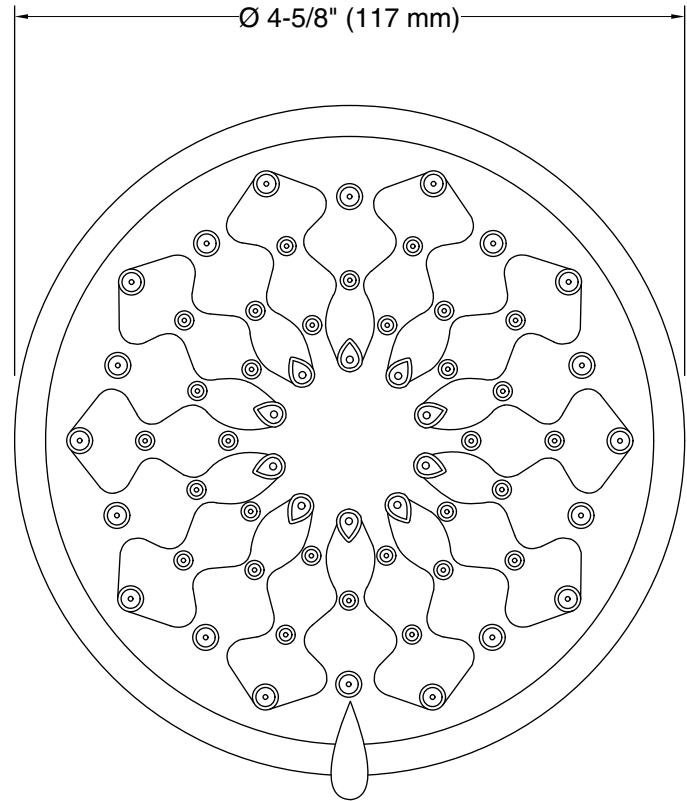

Features

- Showerhead features transitional nature-inspired design
- Advanced spray engine provides three alternate experiences: wide coverage, intense drenching, and targeted spray
- Wide coverage spray produces an encompassing spray for everyday use
- Intense drenching spray delivers a forceful spray ideal for rinsing shampoo from hair
- Targeted spray is a focused stream for targeting sore muscles or use as a utility spray
- Simple thumb tab smoothly transitions between sprays
- Spray nozzles cover full area of sprayhead
- MasterClean™ sprayface features an easy-to-clean surface that withstands mineral buildup and maximizes spray performance
- 1.5 gpm (5.7 lpm) maximum flow rate
- 1/2" NPT connection
- This product can help a building earn Water Efficiency points in LEED® Green Building Rating System

Available Colors/Finishes

Color tiles intended for reference only.

Color	Code	Description
-------	------	-------------

	CP	Polished Chrome
---	----	-----------------

Technical Information

All product dimensions are nominal.