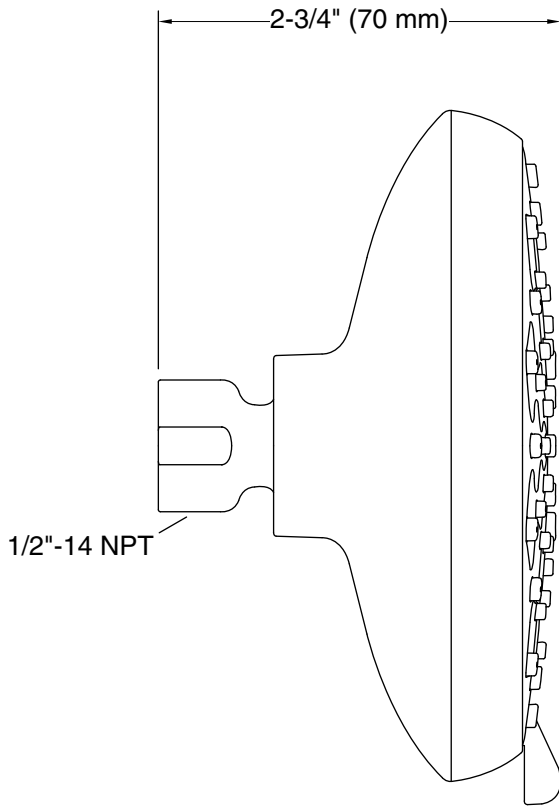

Technical Information

All product dimensions are nominal.

Showerhead/Body Spray:

Rated maximum flow: 1.5 gal/min (5.7 l/min)

Notes

Install this product according to the installation instructions.