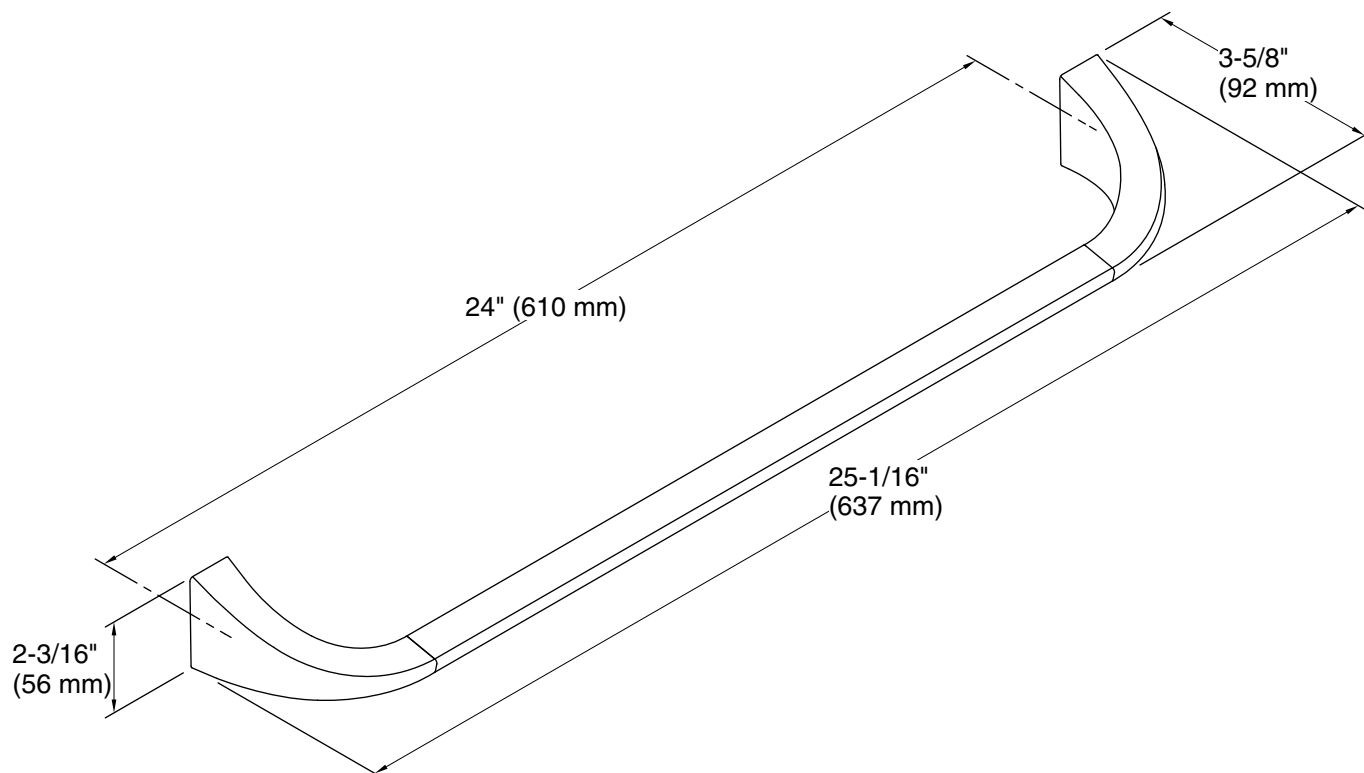

Color tiles intended for reference only.

Color	Code	Description
	CP	Polished Chrome
	BN	Vibrant® Brushed Nickel
	BL	Matte Black

Technical Information

All product dimensions are nominal.

Material: Zinc, Stainless Steel