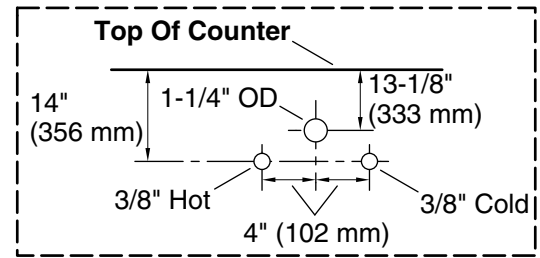

Color	Code	Description
-------	------	-------------

	0	White
	1WX	Grey Slate

Waste Pipe Location Information

Technical Information

All product dimensions are nominal.

Notes

Install this product according to the installation instructions.