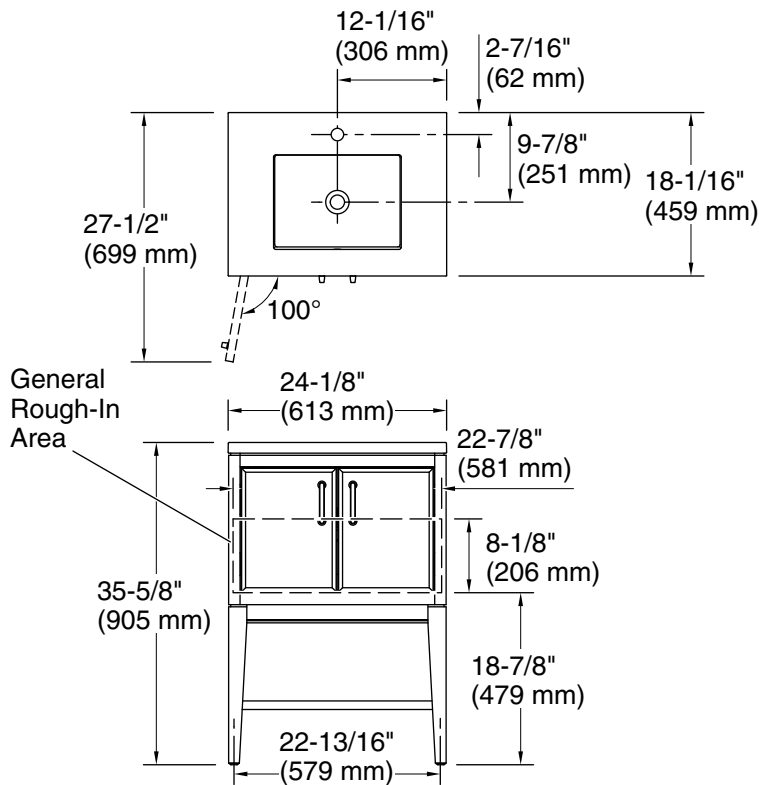

Features

- Three-way adjustable slow-close door hinges for easy cabinet access
- 18" (457 mm) cabinet interior provides ample storage space
- Finish-matched cabinet interior offers generous clearance for plumbing
- Customize your storage with optional accessories such as floor liners, drawer organizers, and perfectly sized containers (sold separately)

Color	Code	Description
-------	------	-------------

	0	White
	1WX	Grey Slate

Waste Pipe Location Information

Technical Information

All product dimensions are nominal.

Notes

Install this product according to the installation instructions.