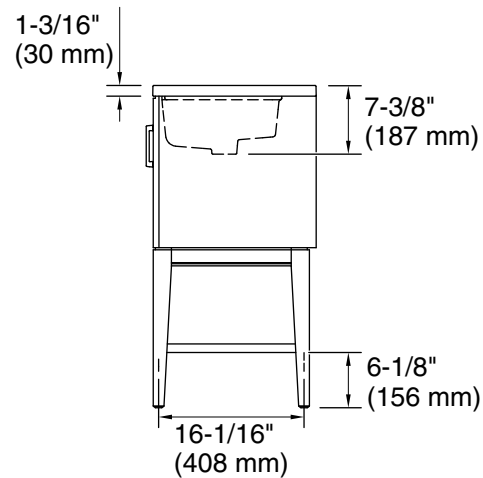

Features

- Three-way adjustable slow-close door hinges for easy cabinet access
- 18" (457 mm) cabinet interior provides ample storage space
- Finish-matched cabinet interior offers generous clearance for plumbing
- Customize your storage with optional accessories such as floor liners, drawer organizers, and perfectly sized containers (sold separately)

Color	Code	Description
-------	------	-------------

	0	White
	1WX	Grey Slate

Waste Pipe Location Information

Technical Information

All product dimensions are nominal.

Notes

Install this product according to the installation instructions.