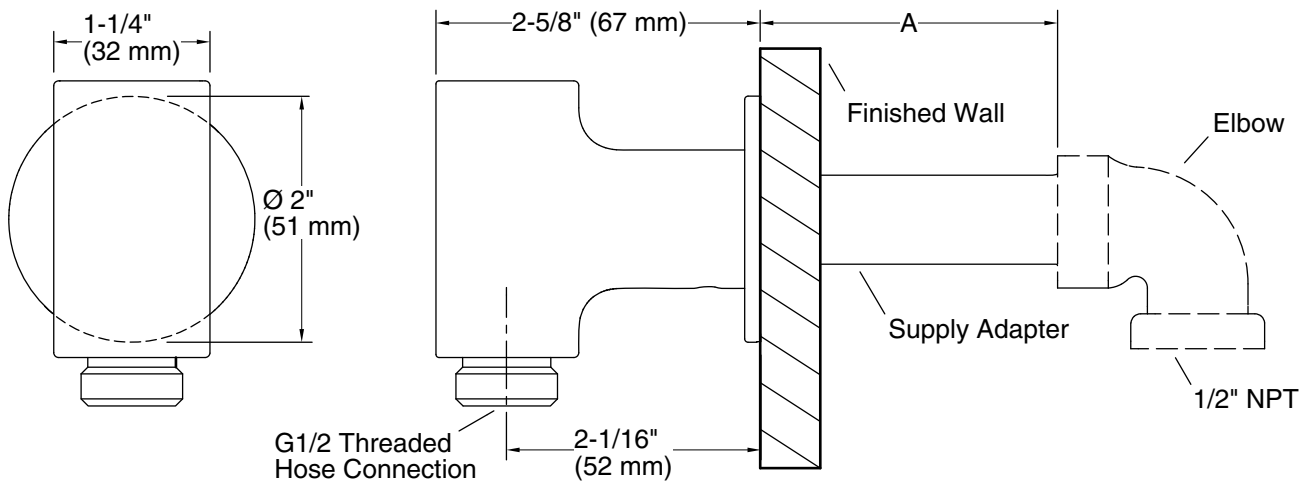

Supply Adapter	A
1218069 (included)	1-13/16" – 2-5/16" (46 mm – 59 mm)
1229031*	0 – 1/2" (0 – 13 mm)
1247986*	5/16" – 13/16" (8 mm – 21 mm)
1247985*	13/16" – 1-5/16" (21 mm – 33 mm)
1247984*	1-5/16" – 1-13/16" (33 mm – 46 mm)
1218070*	2-5/16" – 2-13/16" (59 mm – 71 mm)
1218071*	2-13/16" – 3-5/16" (71 mm – 84 mm)

*Sold Separately

Technical Information

All product dimensions are nominal.

Drain included: No

Notes

Install this product according to the installation guide.

If dimension "A" is between 1-13/16" (46 mm) and 2-5/16" (59 mm) use the included supply adapter. For the other dimensions, order the appropriate supply adapter.