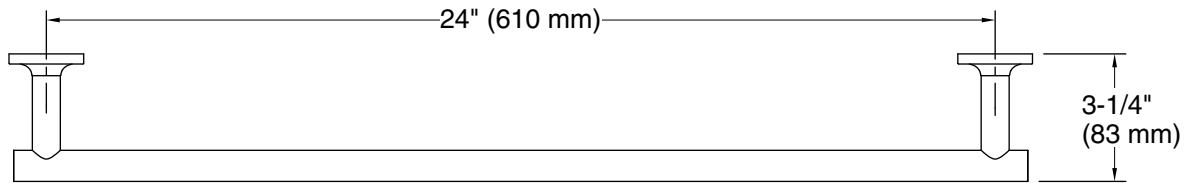

Purist®
24" Towel Bar
K-14436

Technical Information

All product dimensions are nominal.

Material: Metal

Notes

Install this product according to the installation guide.