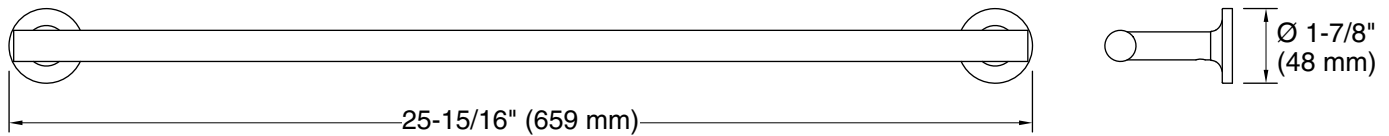

Purist®
24" Towel Bar
K-14436

Technical Information

All product dimensions are nominal.

Material: Metal

Notes

Install this product according to the installation guide.