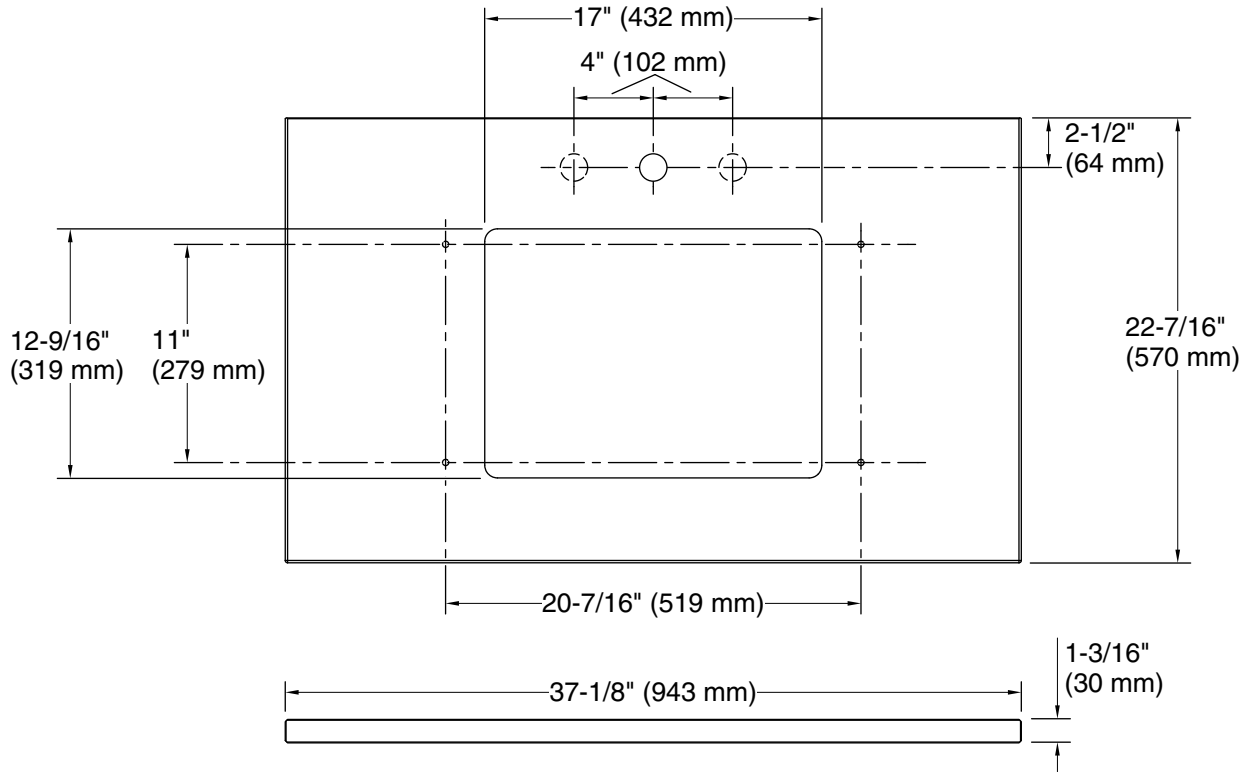

Material

- Silestone® quartz

Installation

- Vanity top
- Single faucet hole with pilot holes for optional 8" (203 mm) widespread faucet configuration

Recommended Products/Accessories

- K-2882 19-3/4" rectangular undermount bathroom sink
- K-2330 19-3/4" rectangular undermount bathroom sink
- K-20000 20-1/2" rectangular undermount bathroom sink

Optional Products/Accessories

- K-28263 Silestone® quartz 37" backsplash
- K-28266 Silestone® quartz side splash

Included Components

- Additional Components:
Mounting Screws

Codes/Standards

None Applicable

Technical Information

All product dimensions are nominal.

Installation: Vanity top/ITB

Number of deck 1

holes:

Notes

Install this product according to the installation instructions.