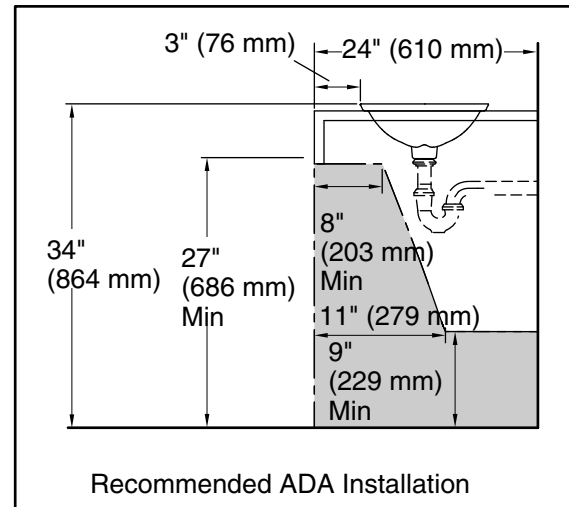

Available Colors/Finishes

Color tiles intended for reference only.

Color	Code	Description
-------	------	-------------

SSP Oyster Pearl

TB2 Ebony Pearl

Technical Information

All product dimensions are nominal.

Bowl configuration: Single

Installation: Drop-in, Vessel

Bowl area (Only): Length: 21-1/8" (536 mm)
 Width: 14-9/16" (370 mm)
 Bowl depth: 4-1/8" (105 mm)
 Water depth: 4-1/8" (105 mm)

Template: 1242828, required, included