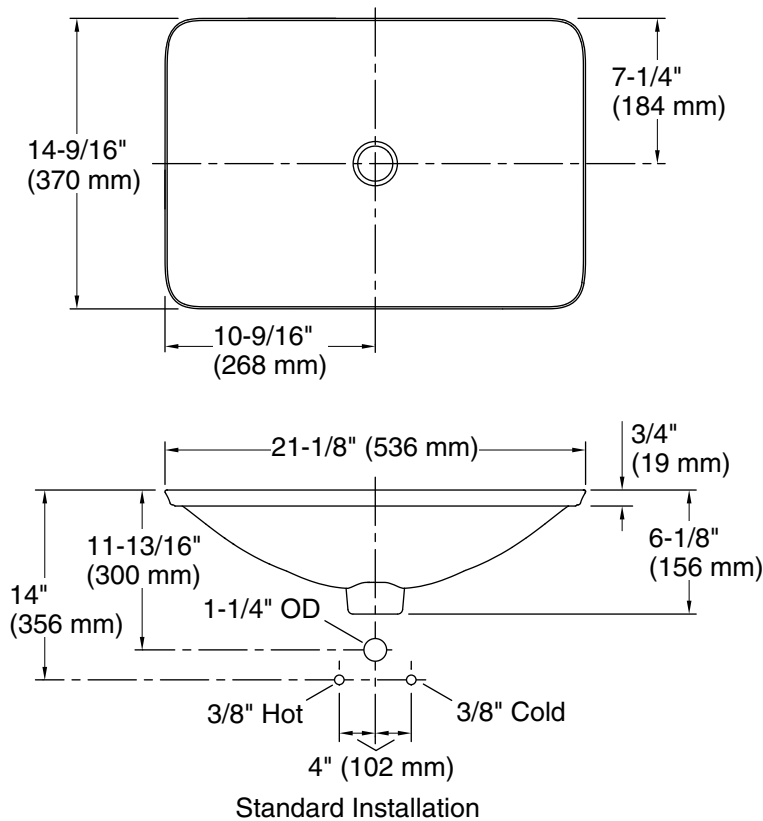

Available Colors/Finishes

Color tiles intended for reference only.

Color	Code	Description
-------	------	-------------

SSP Oyster Pearl

TB2 Ebony Pearl

Technical Information

All product dimensions are nominal.

Bowl configuration: Single

Installation: Drop-in, Vessel

Bowl area (Only): Length: 21-1/8" (536 mm)
 Width: 14-9/16" (370 mm)
 Bowl depth: 4-1/8" (105 mm)
 Water depth: 4-1/8" (105 mm)

Template: 1242828, required, included