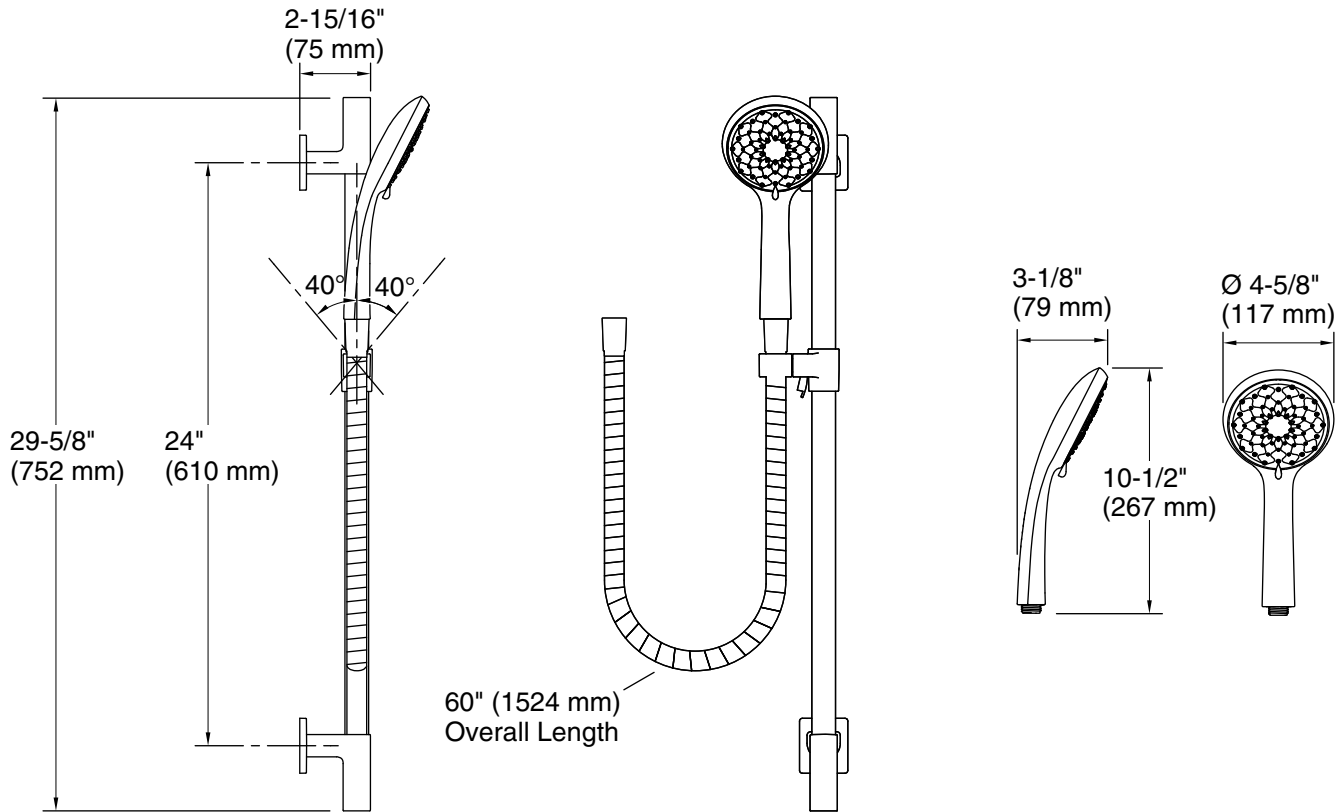

Features

- Handshower features transitional design, inspired by nature
- Three spray functions and ADA-compliant nonpositive shutoff
- Thumb tab allows for a smooth transition between sprays
- MasterClean™ sprayface features an easy-to-clean surface that withstands mineral buildup
- 24" (609 mm) slidebar features adjustable mounting brackets for installation flexibility
- Includes 60" (1524 mm) smooth hose

Optional Products/Accessories

- K-98350 wall-mount supply elbow
- K-98351 wall-mount supply elbow with check valve

ADA

Codes/Standards

ASME A112.18.1/CSA B125.1
ASSE 1014
DOE - Energy Policy Act 1992
EPA WaterSense™
ADA

KOHLER® Faucet Lifetime Limited Warranty

See website for detailed warranty information.

Technical Information

All product dimensions are nominal.

Handshower:

Rated maximum flow: 2 gal/min (7.6 l/min)

Notes

Install this product according to the installation guide.