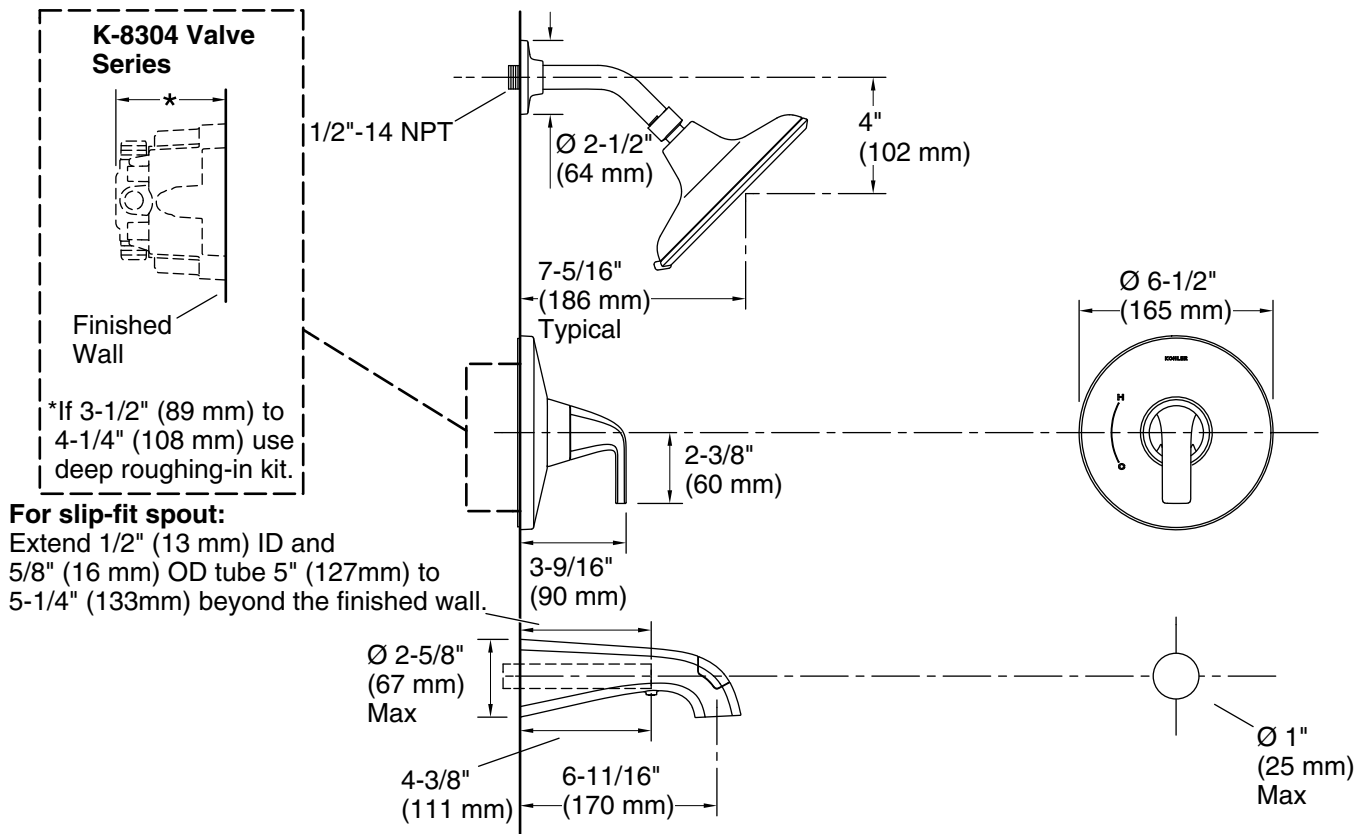

Features

- Advanced spray engine provides three alternative experiences: wide coverage, intense drenching, and powerful massage
- Powerful massage spray is a focused stream that targets sore muscles, or use as a utility spray to rinse kids, pets, and your shower
- Intense drenching spray delivers a forceful spray ideal for rinsing shampoo from hair
- Wide coverage spray produces an encompassing spray for everyday use
- MasterClean[™] sprayface features an easy-to-clean surface that withstands mineral buildup and maximizes spray performance
- Single lever handle allows for both on/off activation and temperature setting
- 1.75 gpm (6.6 lpm) maximum flow rate at 45 psi (3.1 bar)
- Box includes: Showerhead, shower arm and flange, faceplate with lever handle, diverter spout with slip-fit connection, and Rite-Temp[®] pressure-balancing valve with universal 1/2" NPT male connections
- This product can help a building earn Water Efficiency points in LEED[®] Green Building Rating System

Technology

- Rite-Temp[®] technology automatically maintains water temperature within +/- 3°F for anti-scalding protection and precise control

Adapters, Rough-in and Extension Kits

10350 Range: 3-1/2" (89 mm) -
4-1/4" (108 mm)

Technical Information

All product dimensions are nominal.

Drain included: No

Spout:

Spout reach: 6-11/16" (169 mm)

Showerhead/Body Spray:

Rated maximum flow: 1.75 gal/min (6.6 l/min)

Notes