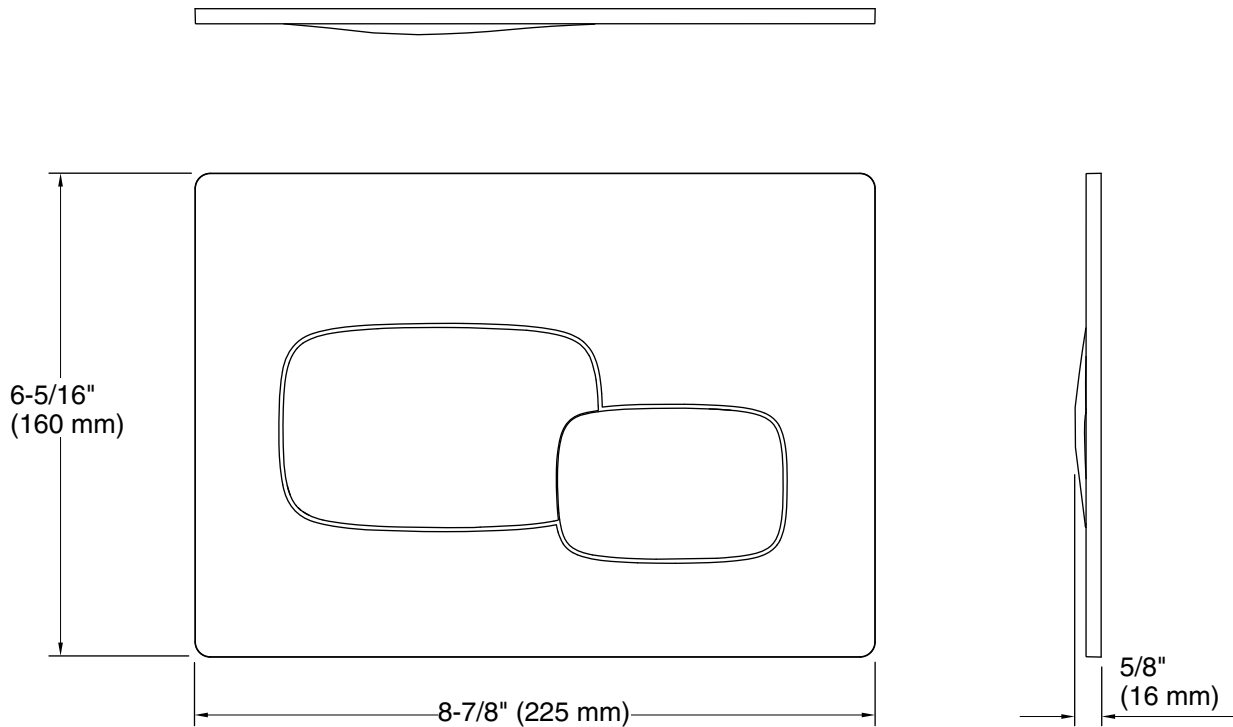

## Technical Information

All product dimensions are nominal.

Installation Type: Wall-mount

Material: Plastic